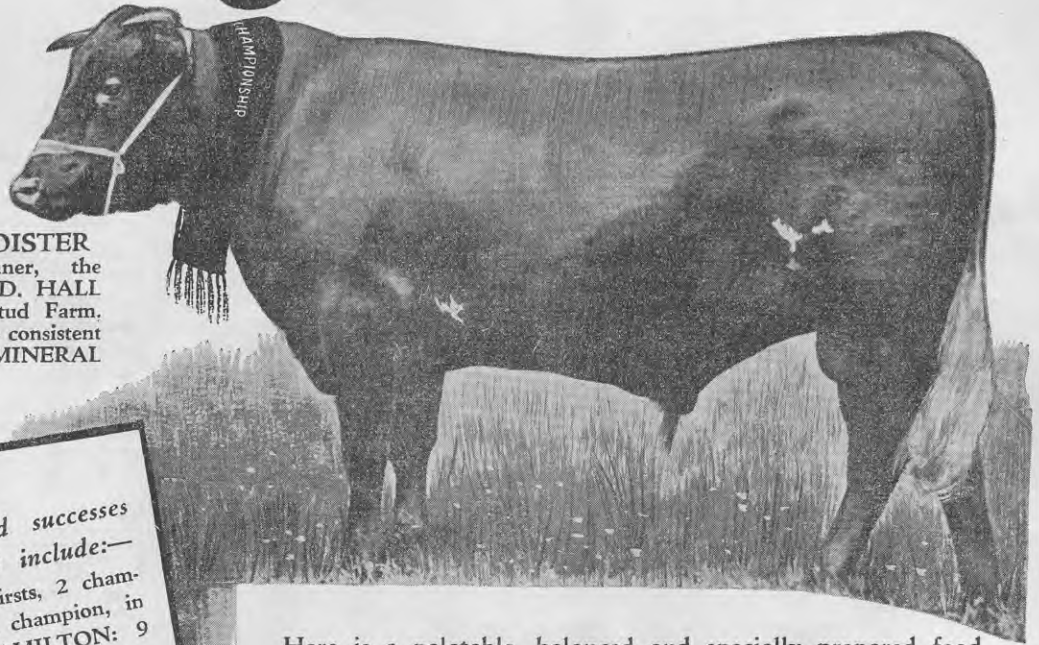

MORE Champions!

MARTHA VALE CLOISTER
an outstanding prizewinner, the
property of MESSRS. G. D. HALL
AND SON, "Pinedale" Stud Farm,
Otorohanga; for seven years consistent
users of "WONDER" MINERAL
STOCK FOOD.

"Pinedale" Stud successes
during 1939-40 include:—
HAWERA: 12 firsts, 2 cham-
pions, 1 reserve champion, in
12 sections; HAMILTON: 9
firsts, 1 champion, 1 reserve
champion; TE AWAMUTU:
6 firsts, 1 champion;
OTOROHANGA: 9 firsts, 2
champions, 2 reserve cham-
pions; CAMBRIDGE: 5 firsts
and South Auckland champion
cow.

Here is a palatable, balanced and specially prepared food
that is easily digested and assimilated; that furnishes
desirable ingredients to compensate for *POORNESS OF
PASTURE OR ANY MAJOR SOIL DEFICIENCY*; that
is invaluable as much in cases of malnutrition as in
promoting the growth of young animals.