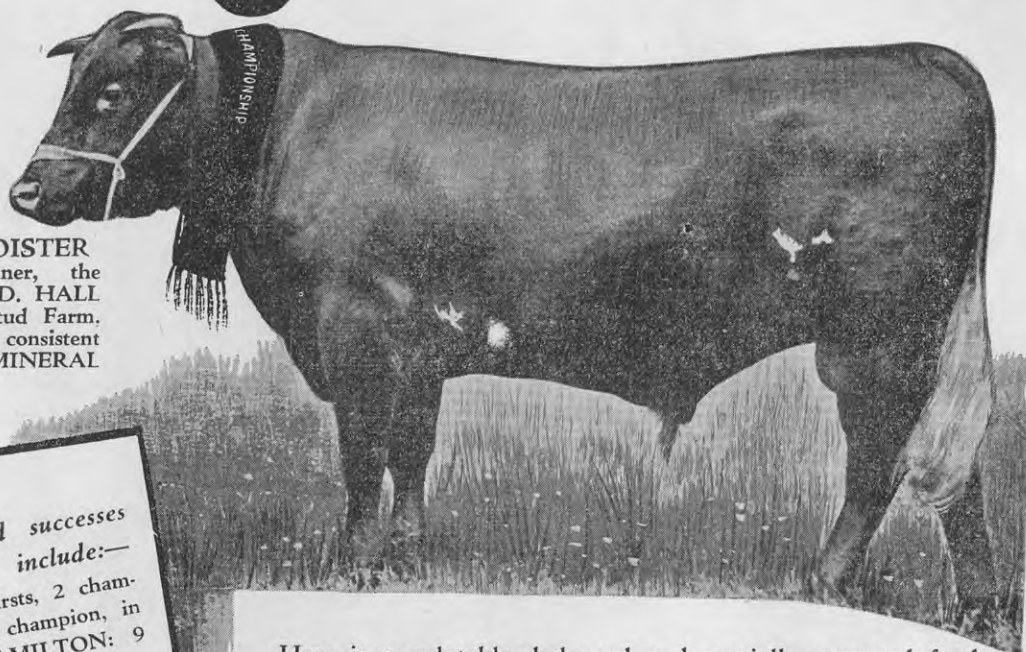

MORE Champions!

MARTHA VALE CLOISTER
an outstanding prizewinner, the
property of MESSRS. G. D. HALL
AND SON, "Pinedale" Stud Farm,
Otorohanga; for seven years consistent
users of "WONDER" MINERAL
STOCK FOOD.

"Pinedale" Stud successes
during 1939-40 include:—
HAWERA: 12 firsts, 2 cham-
pions, 1 reserve champion, in
12 sections; HAMILTON: 9
firsts, 1 champion, 1 reserve
champion; TE AWAMUTU:
6 firsts, 1 champion;
OTOROHANGA: 9 firsts, 2
champions, 2 reserve cham-
pions; CAMBRIDGE: 5 firsts
and South Auckland champion
cow.

Here is a palatable, balanced and specially prepared food
that is easily digested and assimilated; that furnishes
desirable ingredients to compensate for *POORNESS OF
PASTURE OR ANY MAJOR SOIL DEFICIENCY*; that
is invaluable as much in cases of malnutrition as in
promoting the growth of young animals.