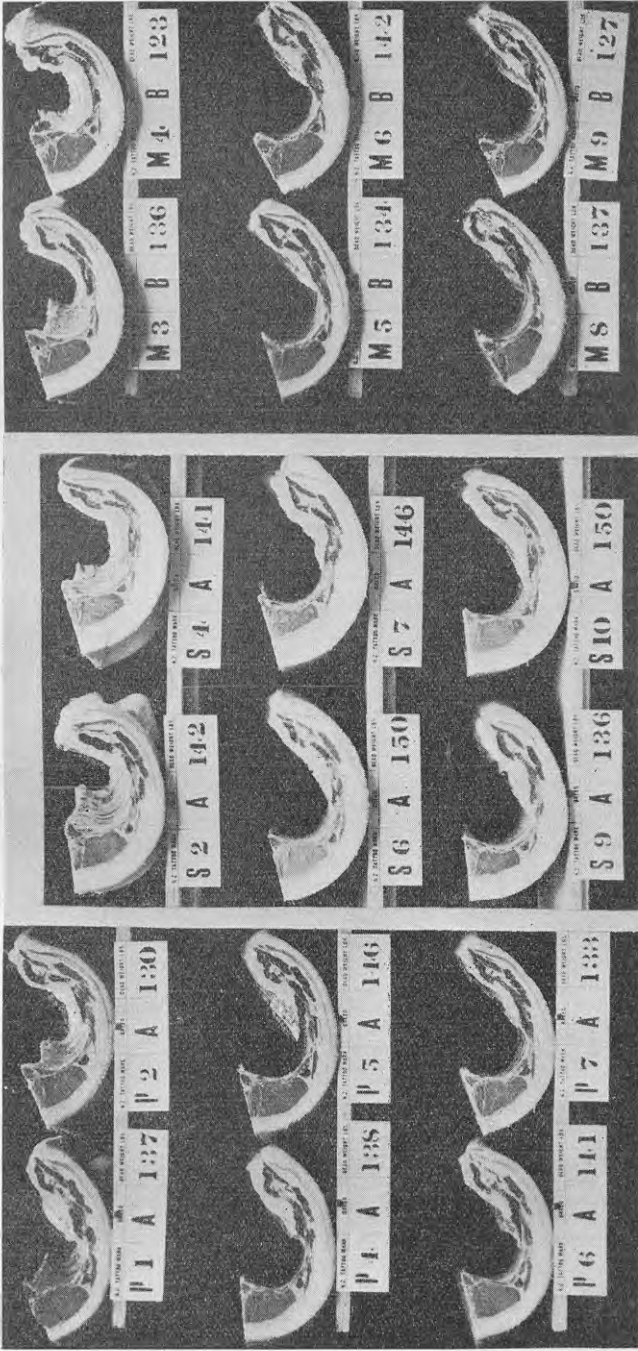

Large White x Tamworth.

PLATE I.
Tamworth x Berkshire.

Tamworth x Berkshire.

Measurement, Mm.	Marks, Per Cent.
41.5	57
24.3	88
775.0	55
	69

Measurement, Mm.	Marks, Per Cent.
37.5	36
36.3	30
725.0	15
	44

Measurement, Mm.	Marks, Per Cent.
46.0	73
23.5	78
740.0	43
	70

Eye of loin .. 46.0
 Fat .. 23.5
 Length of loin .. 740.0
 Total breeders' points .. 70