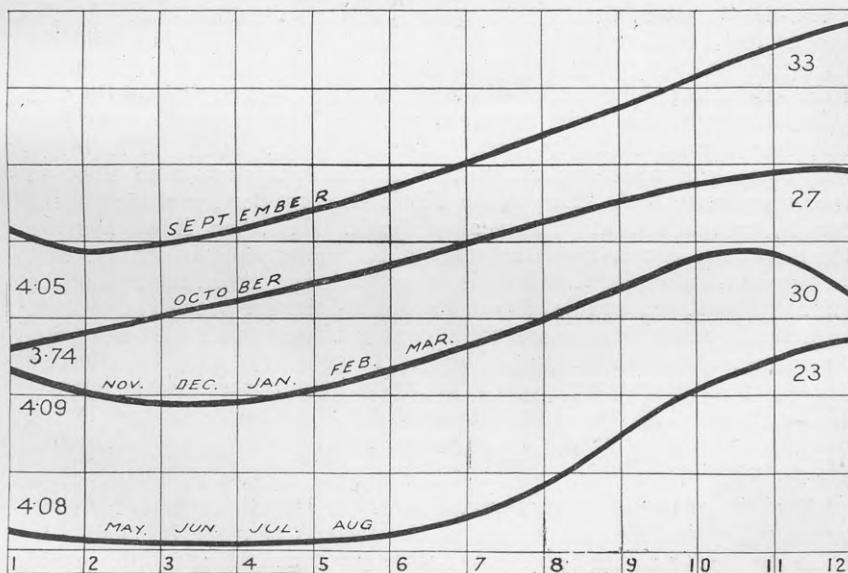

GRAPH 5. LACTATIONAL-TEST CURVES FOR MILKING-SHORTHORN COWS COMMENCING AT DIFFERENT PERIODS OF THE YEAR.

GRAPH 6. LACTATIONAL-TEST CURVES FOR AYRSHIRE COWS COMMENCING AT DIFFERENT PERIODS OF THE YEAR.

The vertical side of each square in both graphs equals 0.30 per cent.