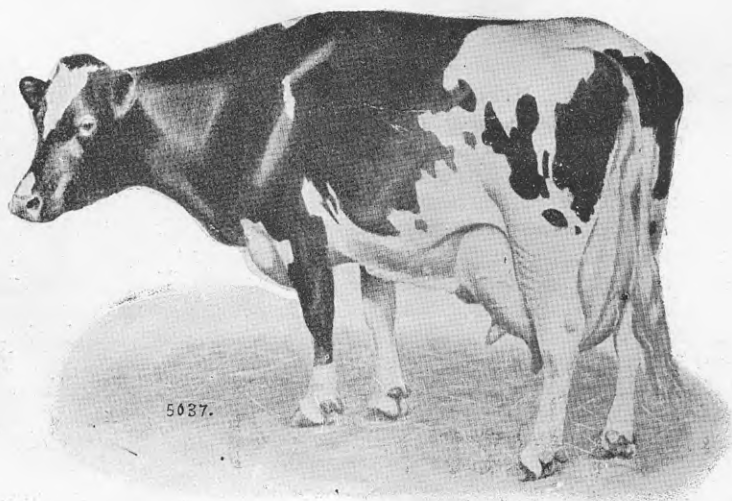

ROUBLE PECK PIETERTJE, No. 79752.

Official record (thirty days) : Milk, 2,537.4 lb. ; butter, 116.83 lb. Owned by D. W. Field, Dutchland Farms, Montello, Mass.

AGGIE CORNUCOPIA PAULINE, No. 48426.

Official record (thirty days) : Milk, 2,640 lb. ; per cent. butter-fat, 4.17. ; butter, 137.60 lb. Owned by D. W. Field, Dutchland Farms, Montello, Mass.