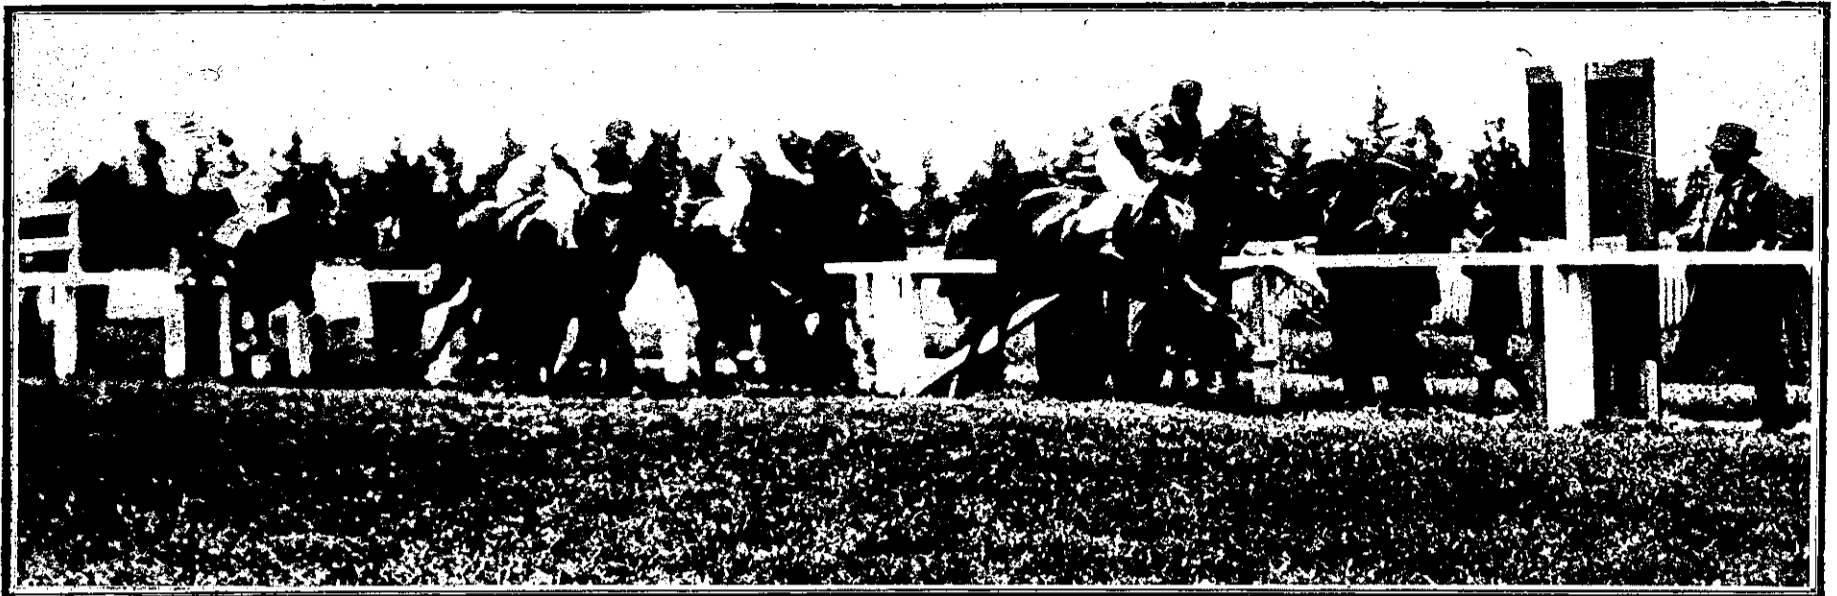

Keen Contests at the Feilding Jockey Club's Spring Meeting.

CLIENT (M. McCARTEN) LEADING DEPREDATION, RED RIBBON, MARQUETEUR AND TENTERFIELD PAST THE STAND THE FIRST TIME IN THE ST. ANDREW'S HANDICAP (1½ MILES).

THE FINISH OF THE ST. ANDREW'S HANDICAP (1½ MILES) ON THE OPENING DAY—RED RIBBON (B. Deeley) wins from CLIENT (M. McCarten), next rails, with DEPREDATION (J. Olsen) third, and MARQUETEUR (H. Gray) fourth.

THE FIELD PASSING THE POST THE FIRST TIME IN THE MANCHESTER HANDICAP (1¼ MILES) ON THE CONCLUDING DAY.—TENTERFIELD (K. Tucker) showing the way to DUSKY EVE, DEPREDATION and CLIENT.

A SPLENDID FINISH IN THE MANCHESTER HANDICAP (1¼ MILES)—DEPREDATION (H. Goldfinch) wins by a neck from MARQUETEUR (H. Gray), on outside, with DUSKY EVE (G. McLean), next rails, third, and CLIENT fourth.