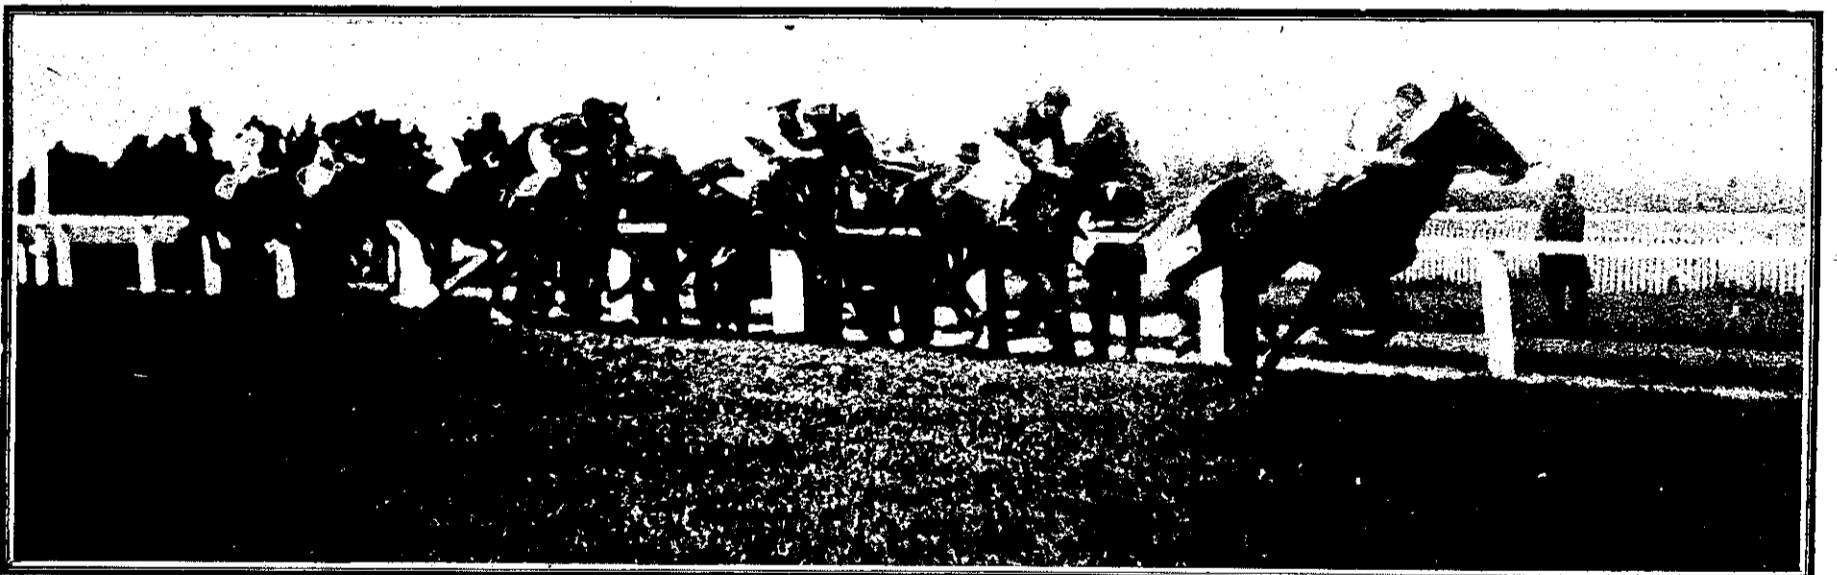

Keen Contests at the Feilding Jockey Club's Spring Meeting.

CLIENT (M. McCARTEN) LEADING DEPREDATION, RED RIBBON, MARQUETEUR AND TENTERFIELD PAST THE STAND THE FIRST TIME IN THE ST. ANDREW'S HANDICAP (1½ MILES).

THE FINISH OF THE ST. ANDREW'S HANDICAP (1½ MILES) ON THE OPENING DAY—RED RIBBON (B. Deeley) wins from CLIENT (M. McCarten), next rails, with DEPREDATION (J. Olsen) third, and MARQUETEUR (H. Gray) fourth.

THE FIELD PASSING THE POST THE FIRST TIME IN THE MANCHESTER HANDICAP (1¼ MILES) ON THE CONCLUDING DAY.—TENTERFIELD (K. Tucker) showing the way to DUSKY EVE, DEPREDATION and CLIENT.

A SPLENDID FINISH IN THE MANCHESTER HANDICAP (1¼ MILES)—DEPREDATION (H. Goldfinch) wins by a neck from MARQUETEUR (H. Gray), on outside, with DUSKY EVE (G. McLean), next rails, third, and CLIENT fourth.