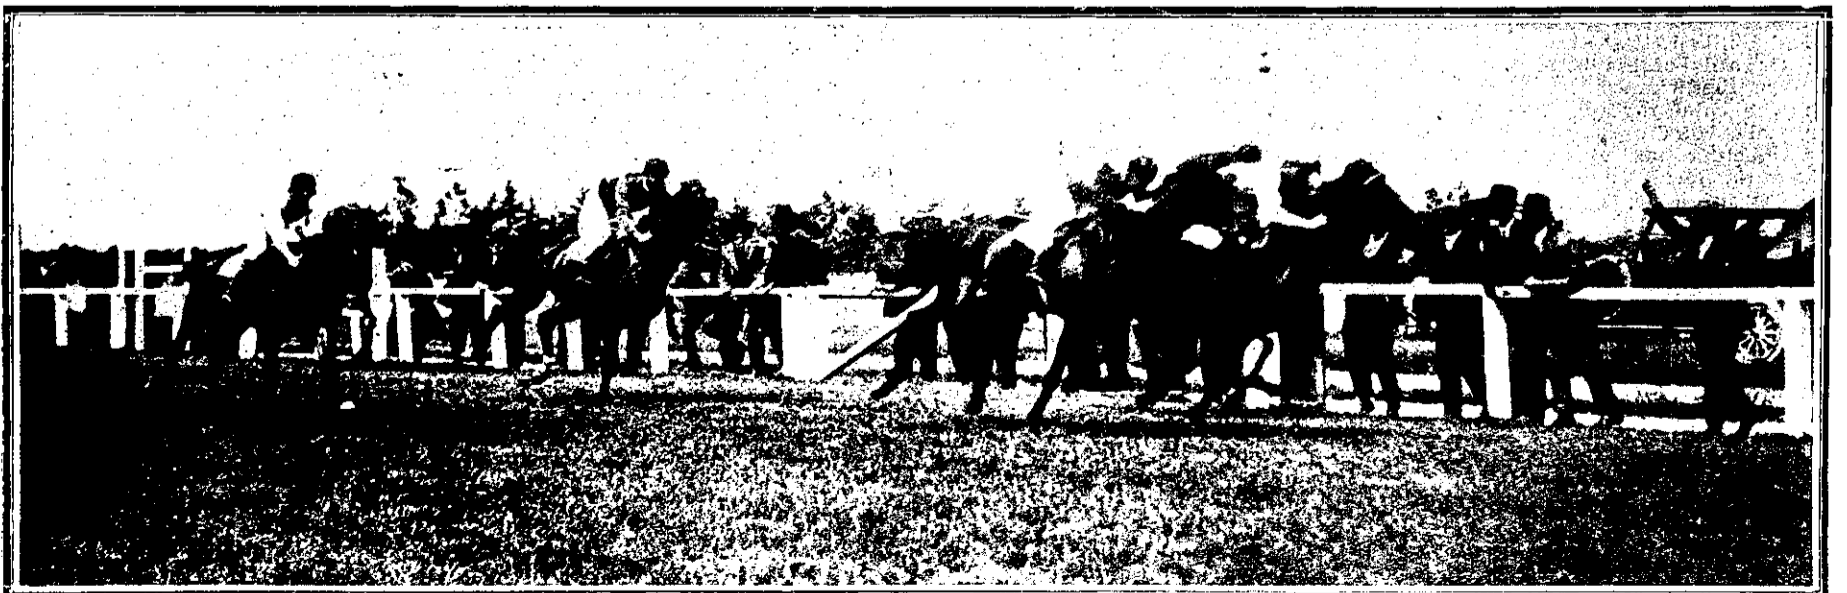

Keen Contests at the Feilding Jockey Club's Spring Meeting.

CLIENT (M. McCARTEN) LEADING DEPREDATION, RED RIBBON, MARQUETEUR AND TENTERFIELD PAST THE STAND THE FIRST TIME IN THE ST. ANDREW'S HANDICAP (1½ MILES).

THE FINISH OF THE ST. ANDREW'S HANDICAP (1½ MILES) ON THE OPENING DAY—RED RIBBON (B. Deeley) wins from CLIENT (M. McCarten), next rails, with DEPREDATION (J. Olsen) third, and MARQUETEUR (H. Gray) fourth.

THE FIELD PASSING THE POST THE FIRST TIME IN THE MANCHESTER HANDICAP (1¼ MILES) ON THE CONCLUDING DAY.—TENTERFIELD (K. Tucker) showing the way to DUSKY EVE, DEPREDATION and CLIENT.

A SPLENDID FINISH IN THE MANCHESTER HANDICAP (1¼ MILES)—DEPREDATION (H. Goldfinch) wins by a neck from MARQUETEUR (H. Gray), on outside, with DUSKY EVE (G. McLean), next rails, third, and CLIENT fourth.