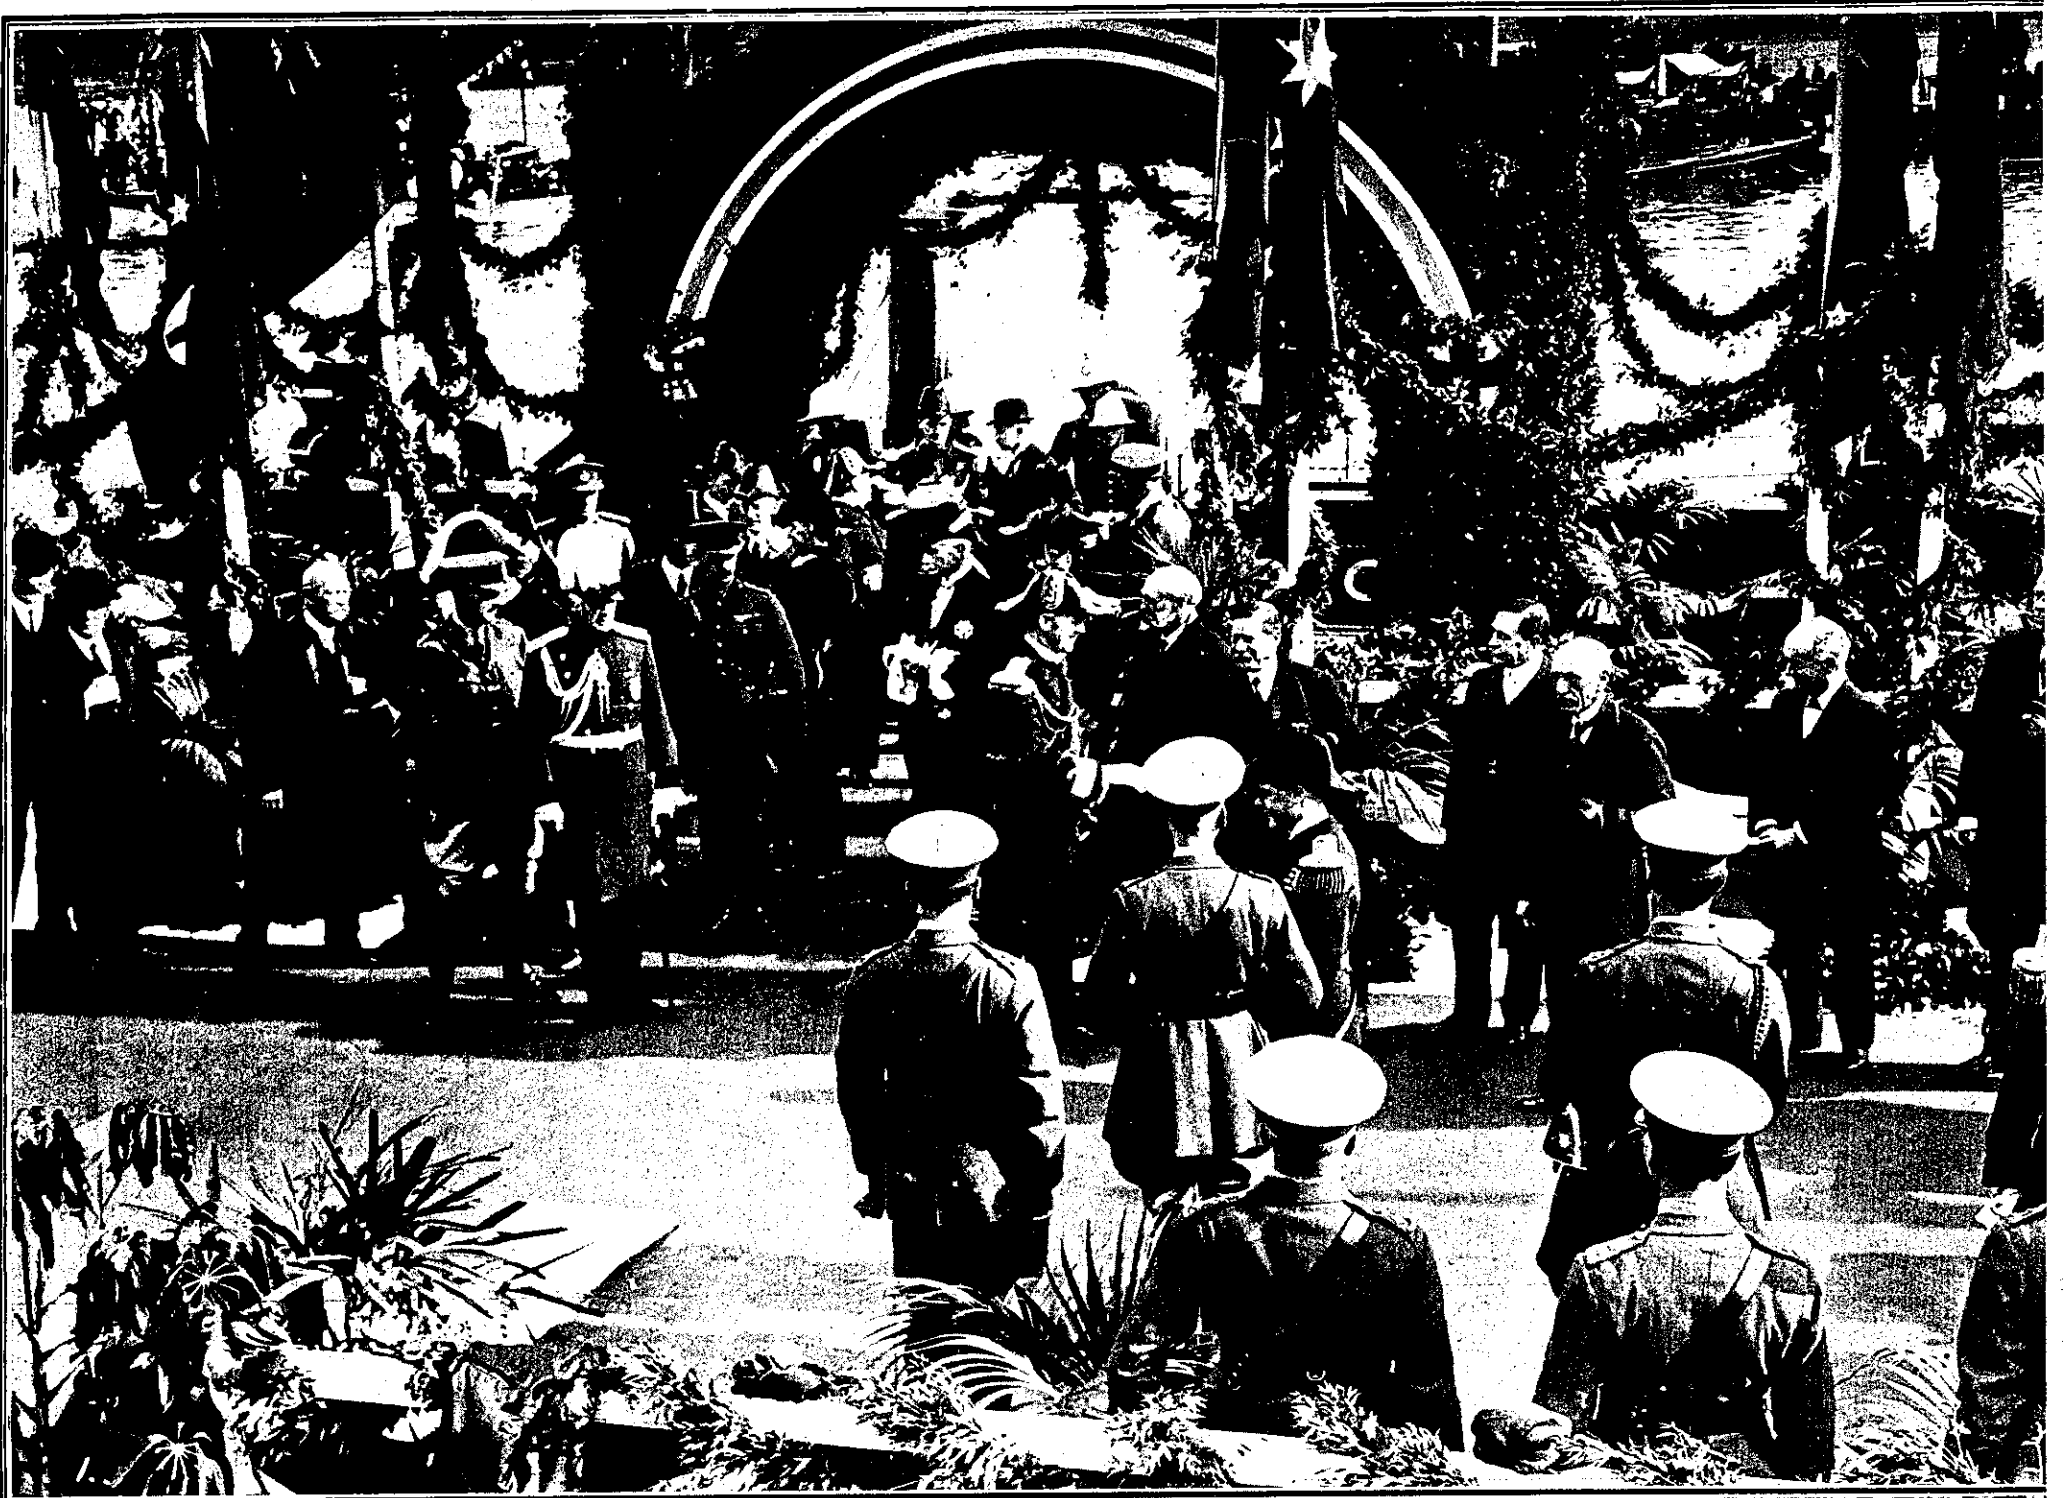

# Impressive Scenes in Sydney during the Historic Visit of H.R.H. the Prince of Wales

1. A PICTURESQUE SETTING ON THE PONTOON AT FARM COVE, JUST AFTER THE OFFICIAL LANDING OF THE PRINCE OF WALES IN SYDNEY. THE COVE, WHERE HE WAS RECEIVED BY THE GOVERNOR-GENERAL OF AUSTRALIA, THE GOVERNOR OF NEW SOUTH WALES, THE PRIME MINISTER OF AUSTRALIA AND ALDERMEN OF THE CITY OF SYDNEY, WHO PRESENTED HIS ROYAL HIGHNESS WITH AN ADDRESS. 2. A STRIKING VIEW OF PORTION OF THE PROCESSION IN HONOUR OF THE ROYAL VISITOR. THE PRINCE IS SEEN ALIGHTING FROM THE FIRST CAR. 3. THE ROYAL CARRIAGE, CONTAINING THE PRINCE OF WALES DURING THE MAGNIFICENT PROCESSION HELD THROUGH THE STREETS OF THE CITY IMMEDIATELY AFTER THE LANDING OF THE PRINCE OF WALES AT THE VISIT TO THAT INSTITUTION, WHERE HE TALKED WITH MANY OF THE SOLDIER PATIENTS, AND