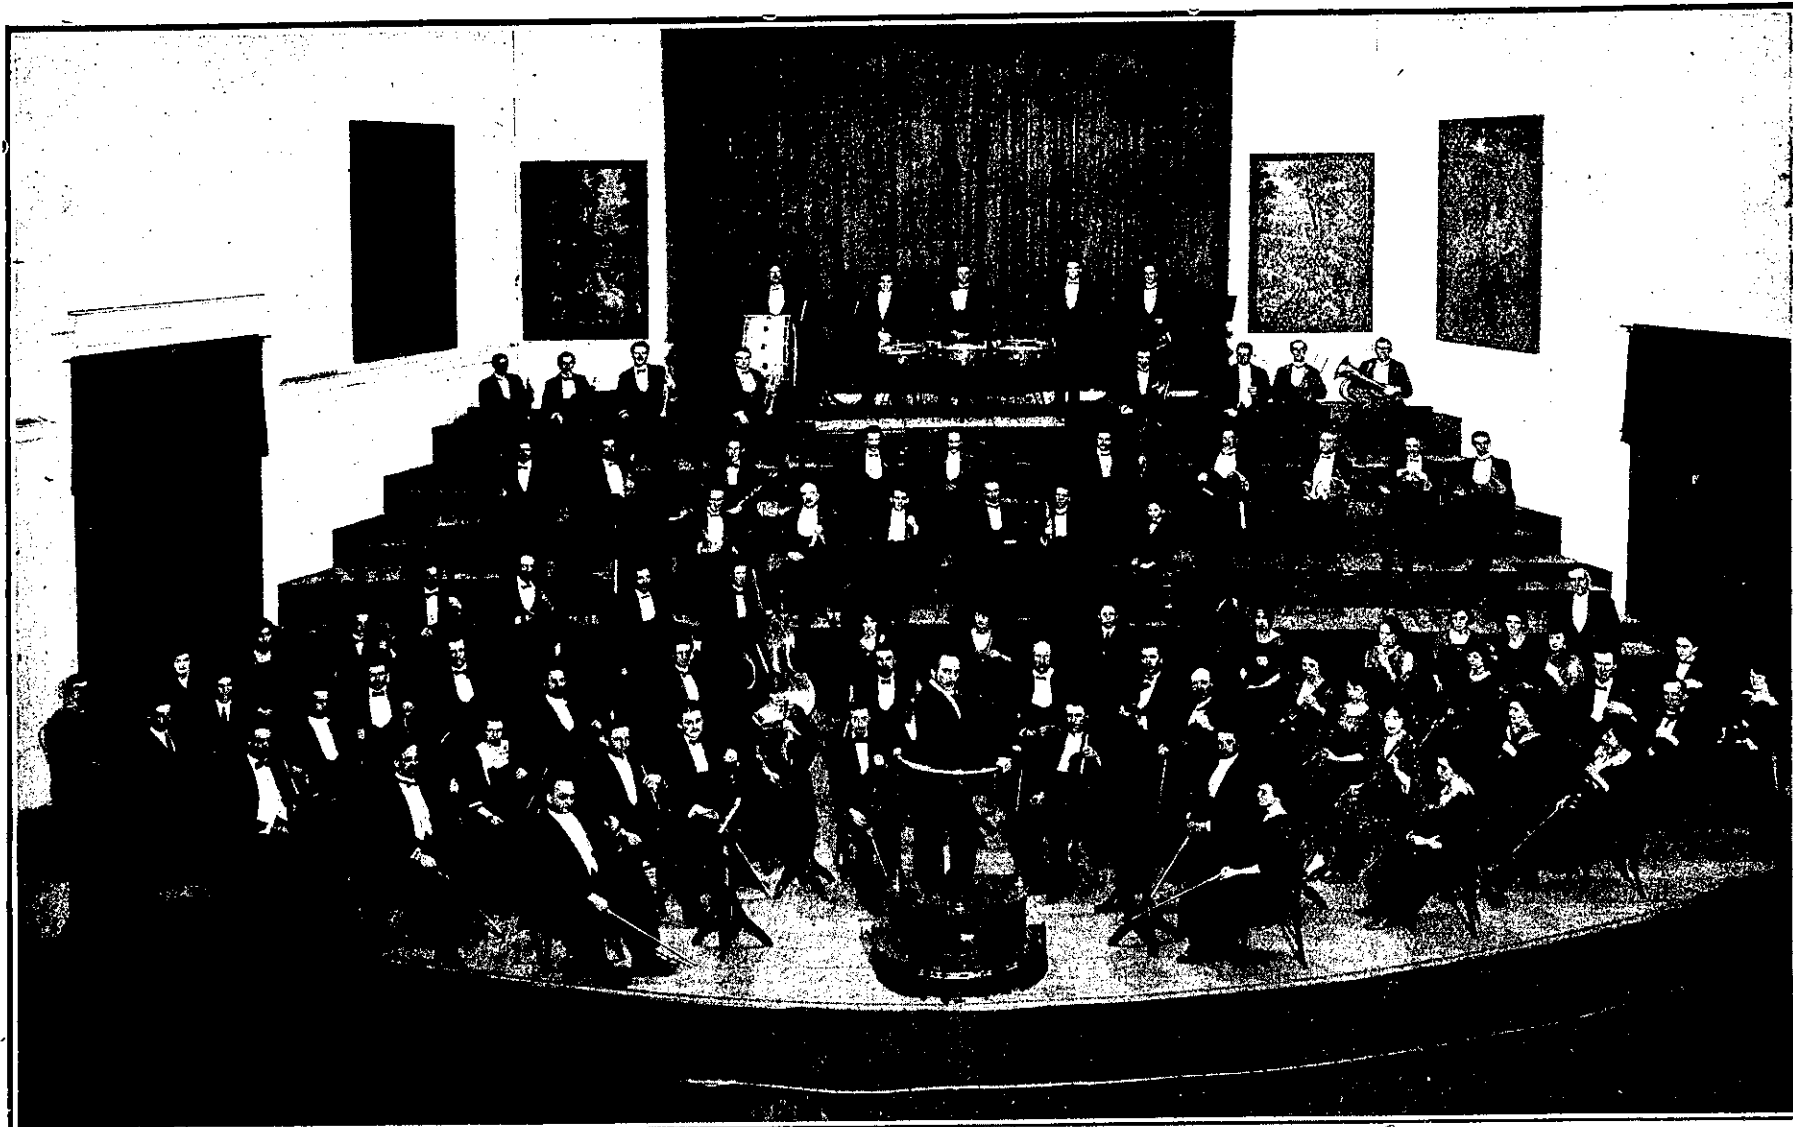

**THE NEW SOUTH WALES STATE ORCHESTRA, NOW ON A TOUR OF THE DOMINION.**

MEMBERS OF THE NEW SOUTH WALES STATE ORCHESTRA, WITH THE CONDUCTOR, MR. HENRI VERBRUGGHEN.

NOTABLE MEMBERS OF THE N.S.W. STATE ORCHESTRA.—1. HENRY PENN, SOLO PIANIST. 2. HENRI VERBRUGGHEN, CONDUCTOR. 3. FRANK HUTCHENS, SOLO PIANIST. 4. ALBERT GOOSSENS, BARITONE SOLOIST. 5. ALFRED HILL, ASSISTANT CONDUCTOR. 6. MISS JENNY CULLEN, SOLO VIOLINIST. 7. MADAME ALICE GOOSSENS-VICEROY, SOPRANO SOLOIST.