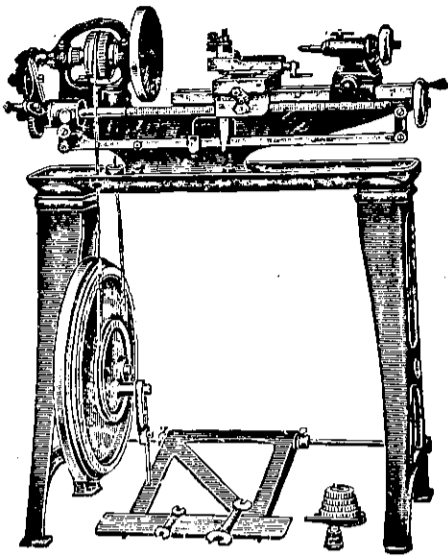

Cruickshank, Miller & Co.,

QUEEN STREET and LORNE STREET

Agent for Drummond Bros. Celebrated
LATHES.

These Lathes
have been un-
procurable dur-
ing the War
Period.

*****

Just landed ex
'Ionic' first post-
war Shipment.

Also in Stock, full Range of
Engineers' Tools and Re-
quisites.

Starrett Hand Tools.
Lathe Dogs.

Drills of all Kinds.
Turning Tools Etc.

PELLOW & BOYD,

(EXPERT SERVICE.)

MOTOR ENGINEERS,
WAIPAWA,
HAWKE'S BAY.

MICHELIN STOCKISTS.

All oils and accessories stocked.
Repairs to all makes of cars by Com-
petent Mechanics.

Telephones: 48, 129 Waipawa.

The Leading Shop and Bar Fitters of
New Zealand.

DRILLER AND CO.

(P. Reid, A. Reid, F. Reid, Proprietors.)
Hotels, Banks and Shop Fittings exe-
cuted in all parts of the Dominion.
Specialists in manufacture of Metal
Mouldings for shop fronts and airtight
show cases. British plateglass stocked.
Phone 703A. Address:
1, HOLLAND STREET, WELLINGTON.

THE WONDERFUL POPULARITY OF ZEALANDIA BOOTS

Is the result of Splendid Mater-
ials, Skilled Workmanship, and
Up-to-date Models and Designs.

LOOK FOR BRAND
"ZEALANDIA."

WHOLESALE:
Skelton, Frostick & Co, Ltd.

ARE YOU A MOTORIST?

Then You must Read the

N.Z. MOTOR & CYCLE JOURNAL.

Published Monthly.

Of all Newsagents and Booksellers.