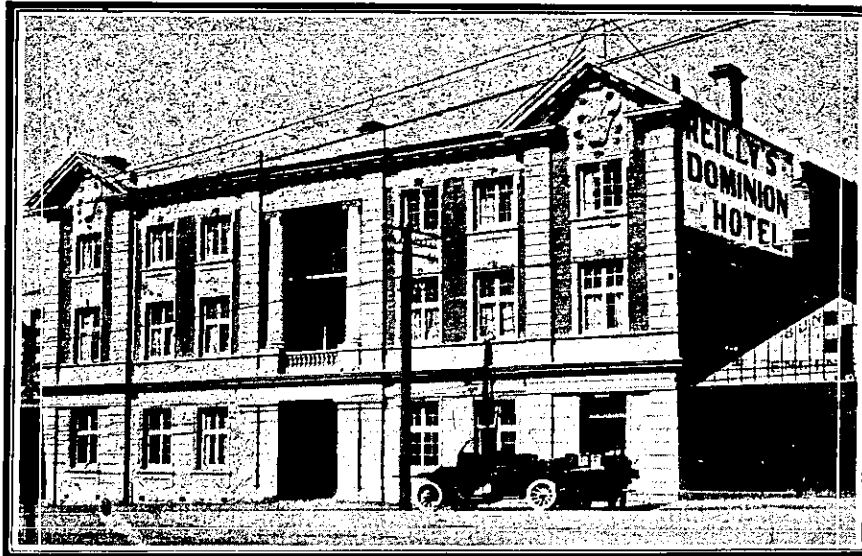

J. Pascoe.
JEWELLER
 3 STORES.

3-stone Cross-over Ring, Fine White Diamonds, £16. Others from £8 10s., £10, £11, £12 10s., up to £30.

QUEEN STREET, AUCKLAND. KARANGHAPE ROAD, AUCKLAND. VICTORIA STREET, HAMILTON.

Business Premises of Mr. J. E. Fitzgerald, Lambton Quay, Wellington.

J. E. FITZGERALD,
 MOTOR IMPORTER,
 III-II3, LAMBTON QUAY : WELLINGTON.
 N.Z. AGENT for :
Straker Squire, Bessemer and Lacre
Waggons.
 Prompt Delivery and Satisfaction Guaranteed.

The Dominion Hotel,
 ————TIMARU.———

THE above Modern Hotel occupies one of the most prominent sites in Timaru, overlooking Caroline Bay, and within three minute's walk of the Post Office, Library, Theatres, etc.