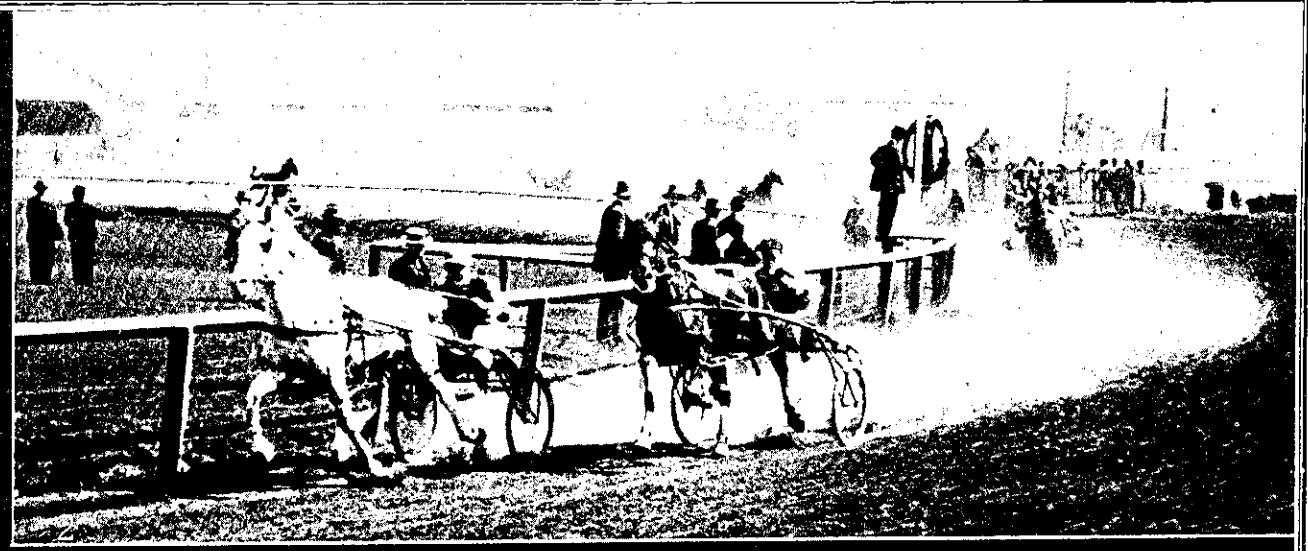

Light Harness Racing in Auckland—The Otahuhu Trotting Club's Summer Carnival in Progress at Alexandra Park.

March 4, 1915.

NEW ZEALAND SPORTING AND DRAMATIC REVIEW.

1. Going out of the straight the second time in the Dominion Handicap (two miles).—WALNUT leading JACK ASHORE. 2. After covering a circuit in the Dominion Handicap.—WALNUT showing the way to JACK ASHORE. 3. WALNUT (Richards) still has command from JACK ASHORE (Bryce). 4. JACK ASHORE wins from WALNUT (on inside). 5. A good finish in the Mount Albert Handicap (one mile).—The favourite OUR AGGIE (Bryce), on outside, wins from PHYLLISTINA (Malcolm). 6. A close finish in the Sylvia Park Handicap (1½ miles)—.HUIA GREY (Nicholson), next rails, defeats VICTOR G. (Lynch), and LINOTYPE (W. F. Baker).