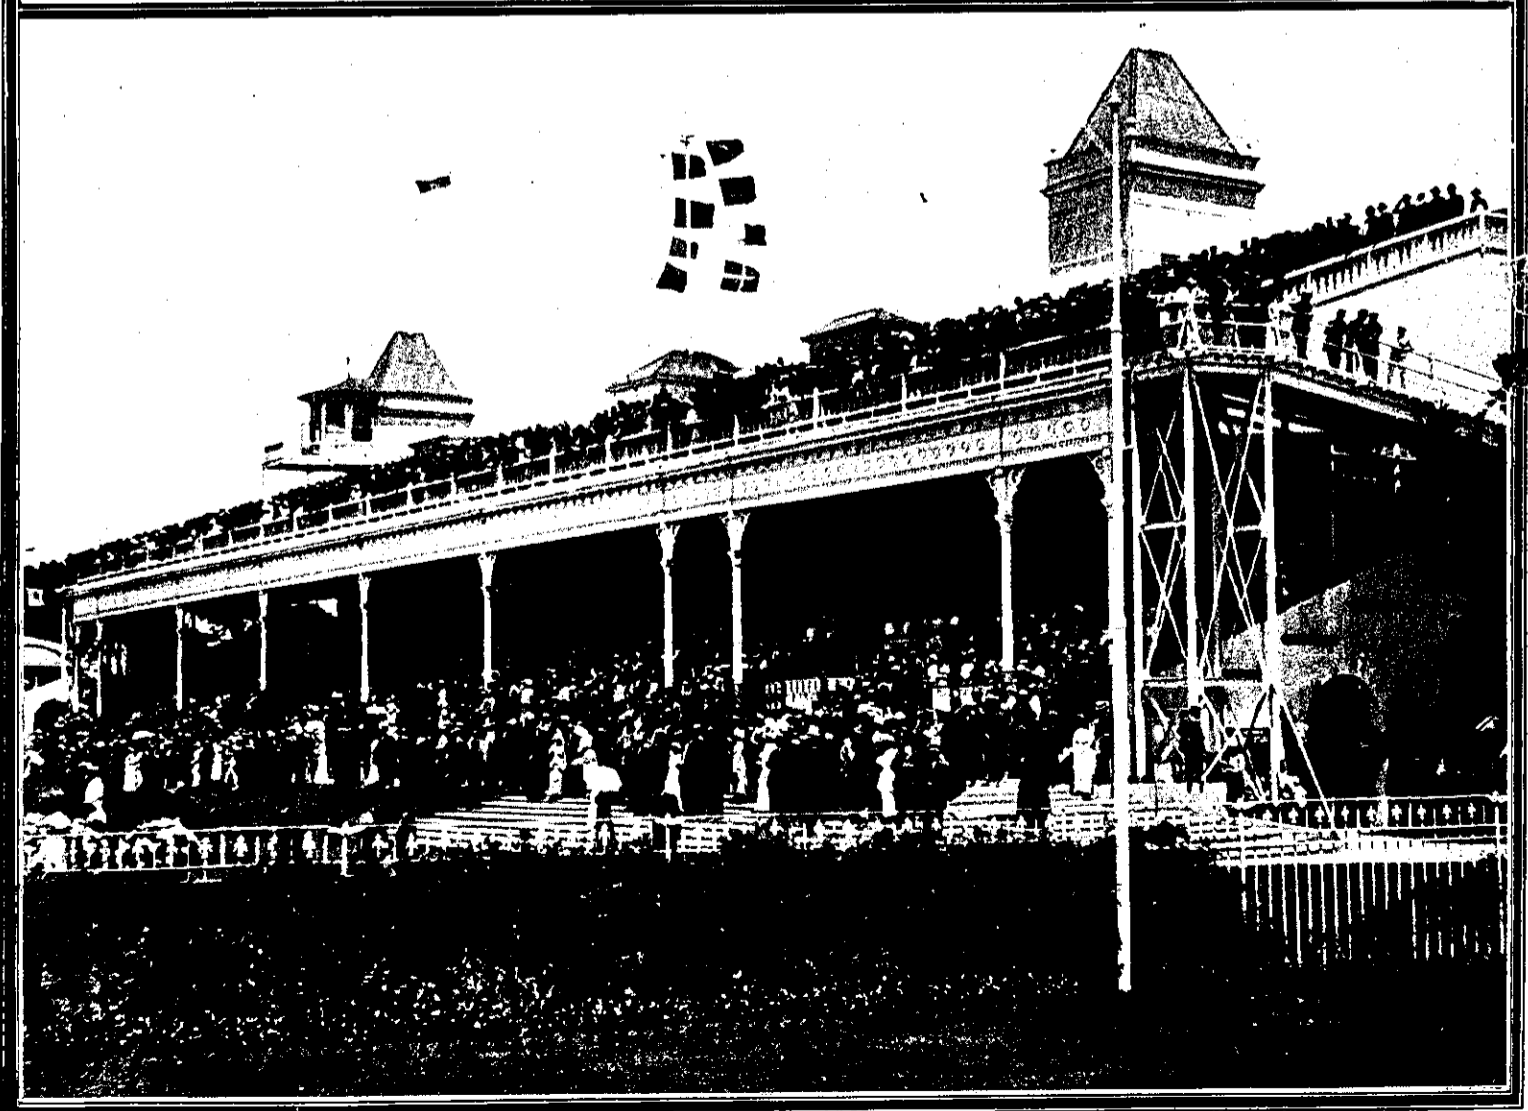

NEW ZEALAND ILLUSTRATED.

Sporting & Dramatic Review

NEW SERIES.—No. 1289.

AUCKLAND, WELLINGTON, AND CHRISTCHURCH, JANUARY 7, 1915.

PRICE—SIXPENCE.

DERBY DAY AT ELLERSLIE.

A PORTION OF THE LAWN ADJACENT TO THE TOTALISATOR AND BACK OF THE MAIN GRANDSTAND. THE CROWD ON THE MAIN GRANDSTAND AND TERRACES WATCHING THE START OF THE GREAT NORTHERN DERBY.