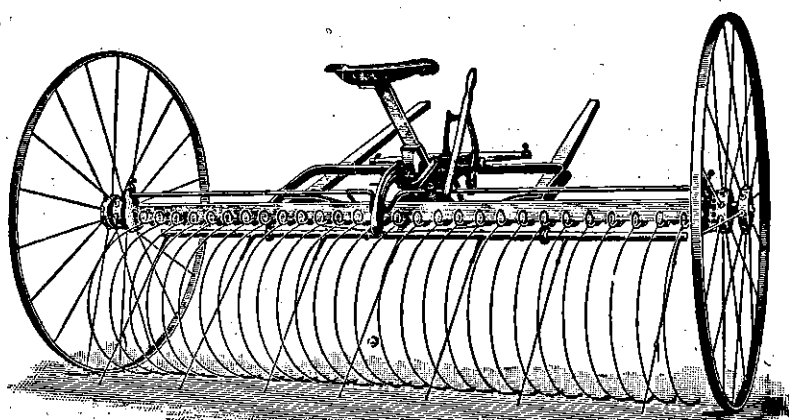

JOHNSTON HARVESTERS.

JOHNSTON MOWERS and BINDERS will delight you: Strong, just the Right Weight, have all the Desirable Features, and will cut any CROP that grows. Easy to operate and easy on the horses. Everything eliminated that usually causes trouble.

LET US SEND YOU OUR DETAILED JOHNSTON CATALOG
It contains Beautifully Illustrated Descriptions of these fine Mowers, Reapers and Binders, etc., and will be posted to you FREE ON APPLICATION.

| | | | |
|--|-------------------------|--------------------------------|-------------|
| REAPERS and BINDERS, 6ft. LEFT-HAND CUT, complete with Sheaf Carriers and Transport Wheels | £38 : 0 : 0 | MOWERS 1-HORSE 3ft 6in. CUT | £12 - 0 - 0 |
| 8ft. SELF-DUMP HORSE HAY RAKES | £7 : 10 : 0 | MOWERS 2-HORSE 4ft. 6in. CUT | £14 - 0 - 0 |
| | All f.o. rail Auckland. | 9ft. SELF-DUMP HORSE HAY RAKES | £8 - 10 - 0 |