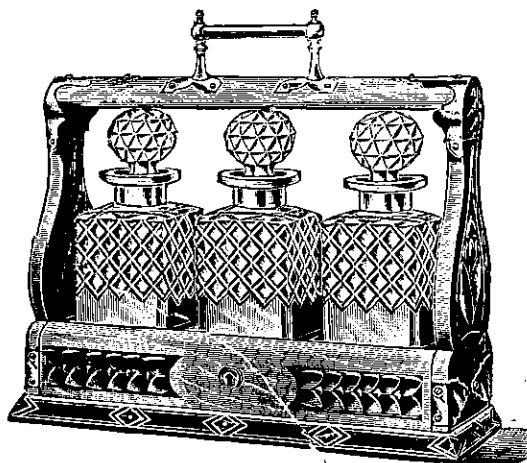

## GREAT 'XMAS & NEW YEAR SALE.

No. 16883—Tobacco Pouches, real Antelope and Sealskin with Solid Gold Shield, 18/6

No. 42786—3-Bottle Liquor Frames, 25/-, 27/6, 30/-, and 70/-

No. 5130—Cigar Cases, real Crocodile Leather with Solid Silver Mounts, 22/6, 25/-, 27/6