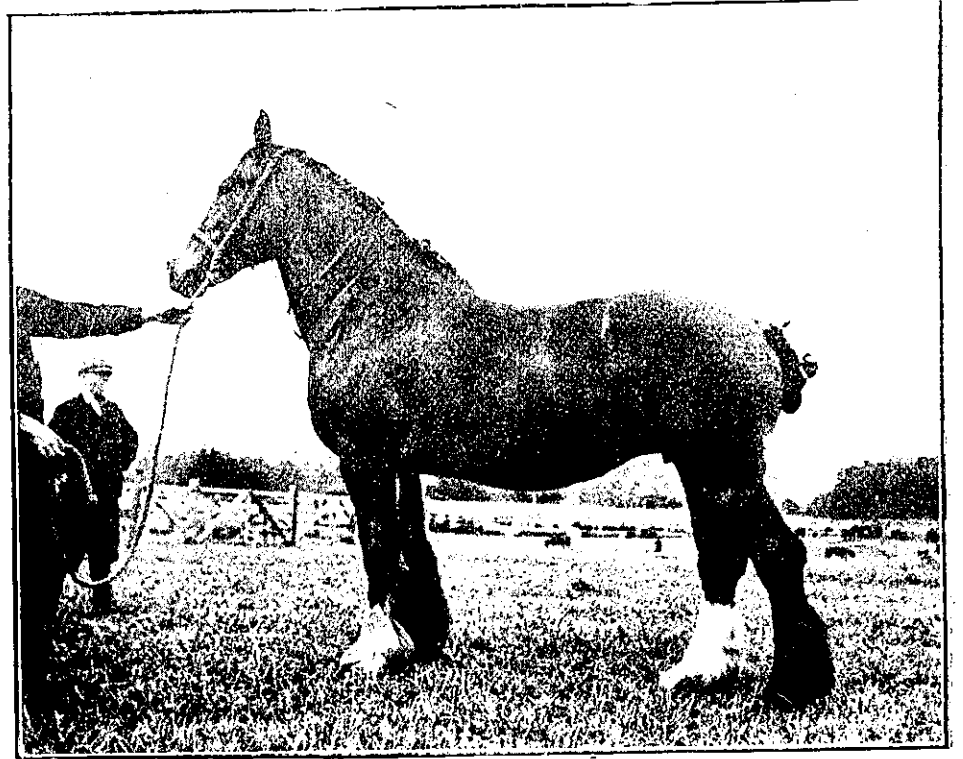

Auckland Agricultural and Pastoral Association's Annual Show.

Mr J. T. Quinn's BEN McCORMICK (Eon More—Christine McCormick),
Champion Draught Entire.

Mr W. T. Pellow's DUCHESS (Salisbury Pride—Darling II.), Champion
Draught Mare.

GENERAL VIEW OF THE GROUNDS

Mr W. Taylor's MUSKETRY (Maxim—Flattery), Champion in the Bloodstock
class.

Mr W. Taylor's EDWARD XXII. (imp.) (Excelsior—Lady Dennison), Champion
Shorthorn Bull.

Mr W. Taylor's FREDA IV. (Duke of Clydevale—Princess Freda), Champion
Shorthorn Cow.