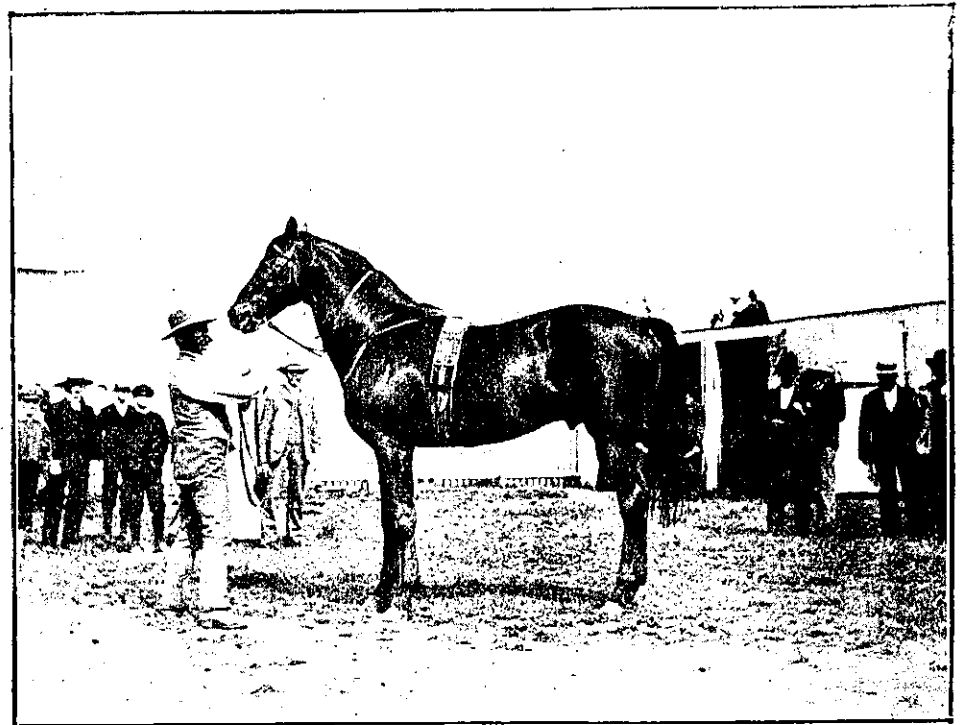

Auckland Agricultural and Pastoral Association's Annual Show.

Mr J. T. Quinn's BEN McCORMICK (Eon More—Christine McCormick),
Champion Draught Entire.

Mr W. T. Pellow's DUCHESS (Salisbury Pride—Darling II.), Champion
Draught Mare.

GENERAL VIEW OF THE GROUNDS

Mr W. Taylor's MUSKETRY (Maxim—Flattery), Champion in the Bloodstock
class.

Mr W. Taylor's EDWARD XXII. (imp.) (Excelsior—Lady Dennison), Champion
Shorthorn Bull.

Mr W. Taylor's FREDA IV. (Duke of Clydevale—Princess Freda), Champion
Shorthorn Cow.