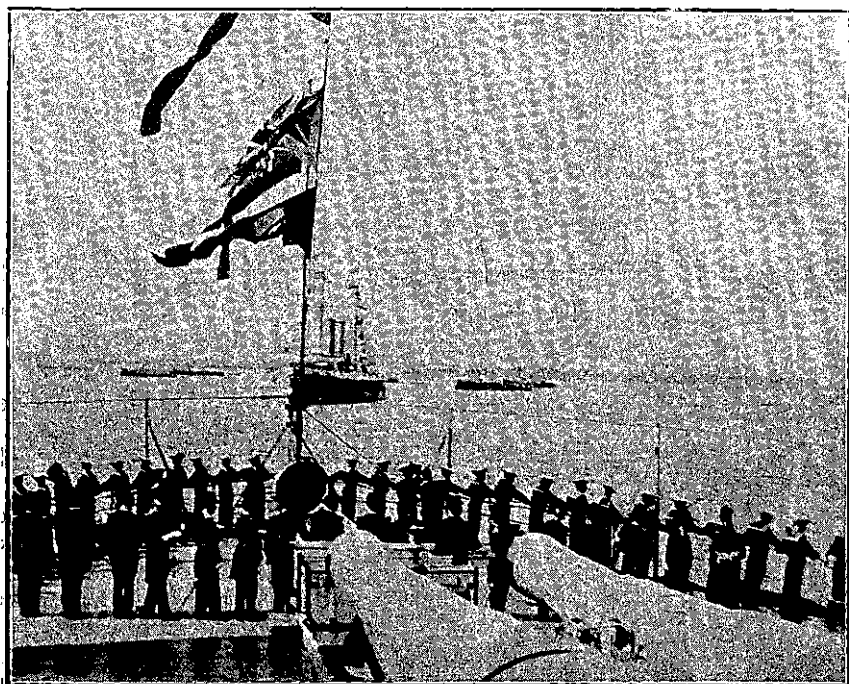

H.M. Cruiser "Niobe," 11,000 tons, 16 guns. Captain John Dennison.

This photo shows manner of "manning ship," the men outlying sides of ship, and officers forming across quarter-deck. Taken just before the king passed.