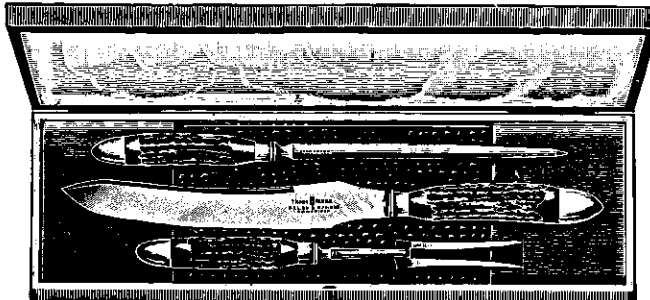

F 6537.—Case with Silver-plated Jam Spoon and Butter Knife, Pearl Handles, 16/6.
Others at 10/6, 12/6, 14/6.

F 6637.—Case with 2 Best Silver-plated Jam Spoons, 13/6.

H 6649.—Case with Six Solid Silver Afternoon Tea Spoons and Tongs, £2.
Others at 35/, 37/6, 50/, and 60/.