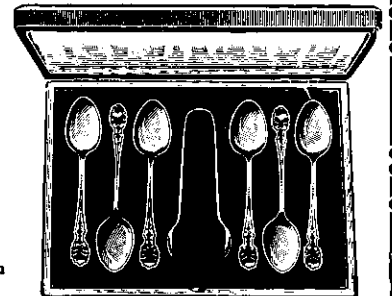

F 6537.—Case with Silver-plated Jam Spoon and Butter Knife, Pearl Handles, 16/6.
Others at 10/6, 12/6, 14/6.

F 6637.—Case with 2 Best Silver-plated Jam Spoons, 13/6.

H 6649.—Case with Six Solid Silver Afternoon Tea Spoons and Tongs, £2.
Others at 35/, 37/6, 50/, and 60/.

H 1721.—Handsome 3-Piece Carving Set in Case, Finest Sheffield Steel, Staghorn Handles, Best Silver-plated Mounts, £1/15/.

F 2728.—Case with 6 Best Silver-plated Afternoon Tea Spoons and Tongs, 17/6.
Others at 8/6, 10/6, 14/6 upwards.