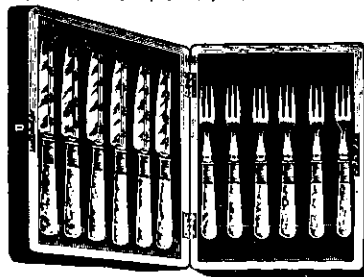

H 1721.—Handsome 3-Piece Carving Set in Case, Finest Sheffield Steel, Staghorn Handles, Best Silver-plated Mounts, £1/15/.

F 2728.—Case with 6 Best Silver-plated Afternoon Tea Spoons and Tongs, 17/6.
Others at 8/6, 10/6, 14/6 upwards.

J 3076.—Case with 6 Best Silver-plated Cake Forks, 10/6.
Others 12/6, 15/6 upwards.

321.—Case with Pair Fine Cut Glass Knife Rests, Solid Silver Mounts, £1/1/.

J 3294.—Handsome Oak Case containing 6 pairs Best Quality Silver-plated Dessert or Fish Knives and Forks, Finest Pearl Handles, £2/15/.

H 1708.—Case with Solid Silver Teapot, Sugar Basin and Cream Jug, Afternoon Size, £9/10/.

Others at 27/6, 35/, 45/, 50/.