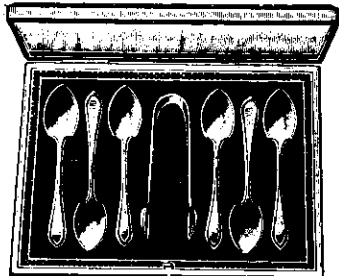

F 6537.—Case with Silver-plated Jam Spoon and Butter Knife, Pearl Handles, 16/6.
Others at 10/6, 12/6, 14/6.

F 6637.—Case with 2 Best Silver-plated Jam Spoons, 13/6.

H 6649.—Case with Six Solid Silver Afternoon Tea Spoons and Tongs, £2.
Others at 35/, 37/6, 50/, and 60/.

H 1721.—Handsome 3-Piece Carving Set in Case, Finest Sheffield Steel, Staghorn Handles, Best Silver-plated Mounts, £1/15/.

F 2728.—Case with 6 Best Silver-plated Afternoon Tea Spoons and Tongs, 17/6.
Others at 8/6, 10/6, 14/6 upwards.