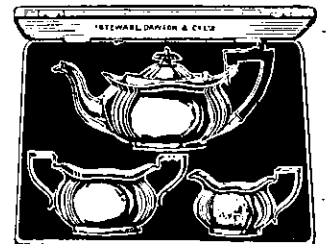

F 6537.—Case with Silver-plated Jam Spoon and Butter Knife, Pearl Handles, 16/6.
Others at 10/6, 12/6, 14/6.

F 6637.—Case with 2 Best Silver-plated Jam Spoons, 13/6.

H 6649.—Case with Six Solid Silver Afternoon Tea Spoons and Tongs, £2.
Others at 35/, 37/6, 50/, and 60/.

H 1721.—Handsome 3-Piece Carving Set in Case, Finest Sheffield Steel, Staghorn Handles, Best Silver-plated Mounts, £1/15/.

F 2728.—Case with 6 Best Silver-plated Afternoon Tea Spoons and Tongs, 17/6.
Others at 8/6, 10/6, 14/6 upwards.

J 3076.—Case with 6 Best Silver-plated Cake Forks, 10/6.
Others 12/6, 15/6 upwards.

321.—Case with Pair Fine Cut Glass Knife Rests, Solid Silver Mounts, £1/1/.

J 3294.—Handsome Oak Case containing 6 pairs Best Quality Silver-plated Dessert or Fish Knives and Forks, Finest Pearl Handles, £2/15/.

H 1708.—Case with Solid Silver Teapot, Sugar Basin and Cream Jug, Afternoon Size, £9/10/.

Others at 27/6, 35/, 45/, 50/.