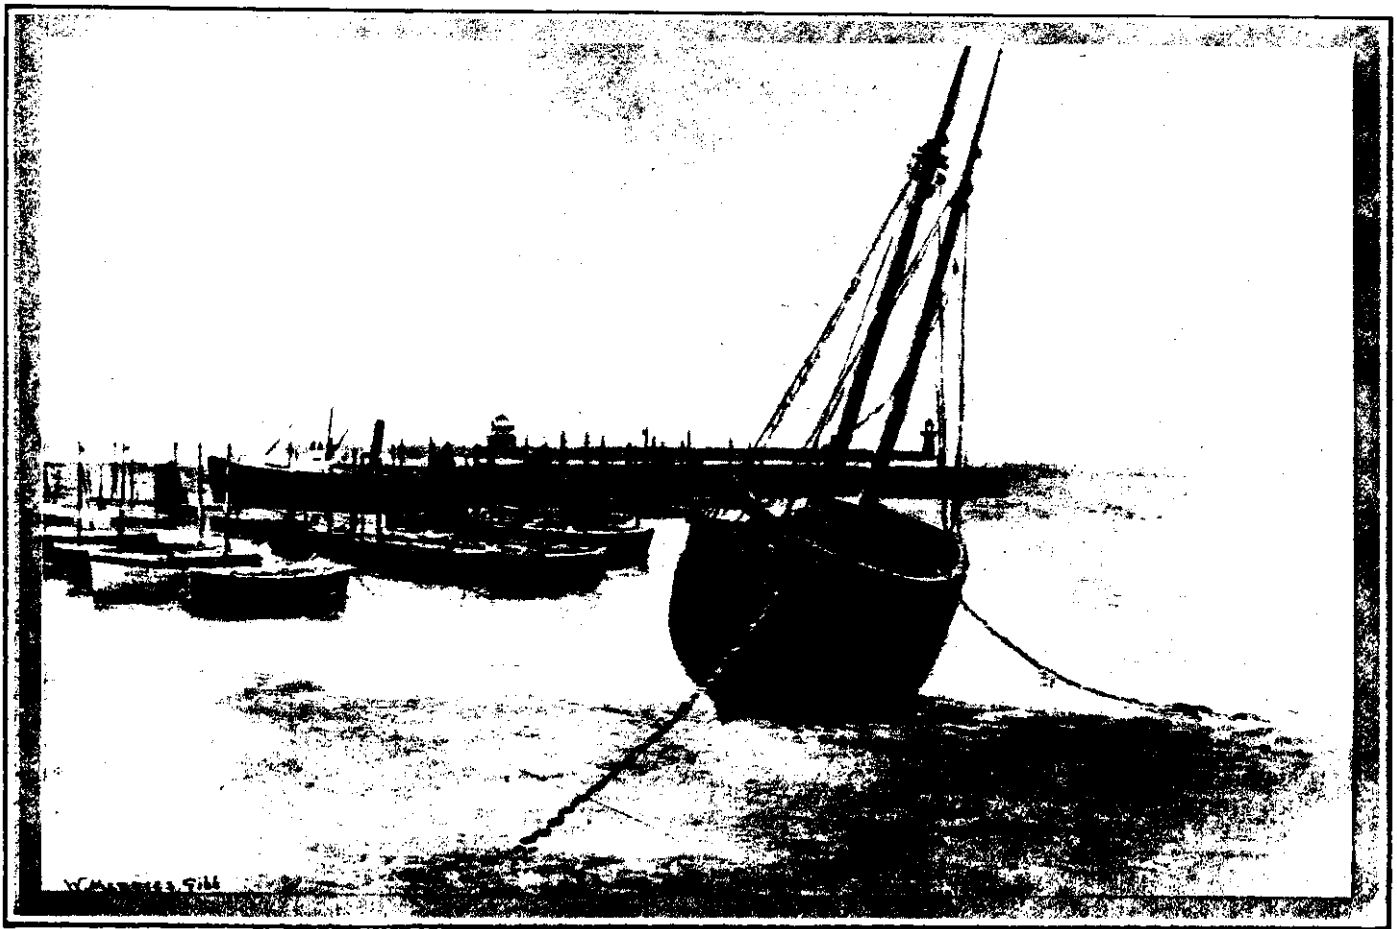

(Oil—24 x 18.)
"A PORTRAIT IN PROFILE," BY G. K. WEBBER.

(Oil—24 x 20.)
"PORTRAIT OF R. HERDMAN SMITH, F.S.A.M.," BY R. WALLWORK.

(Oil—24 x 18.)
"LOW TIDE AT ST. IVES," BY W. MENZIES GIBB.

PICTURES FROM THE AUCKLAND SOCIETY OF ARTS ANNUAL EXHIBITION.