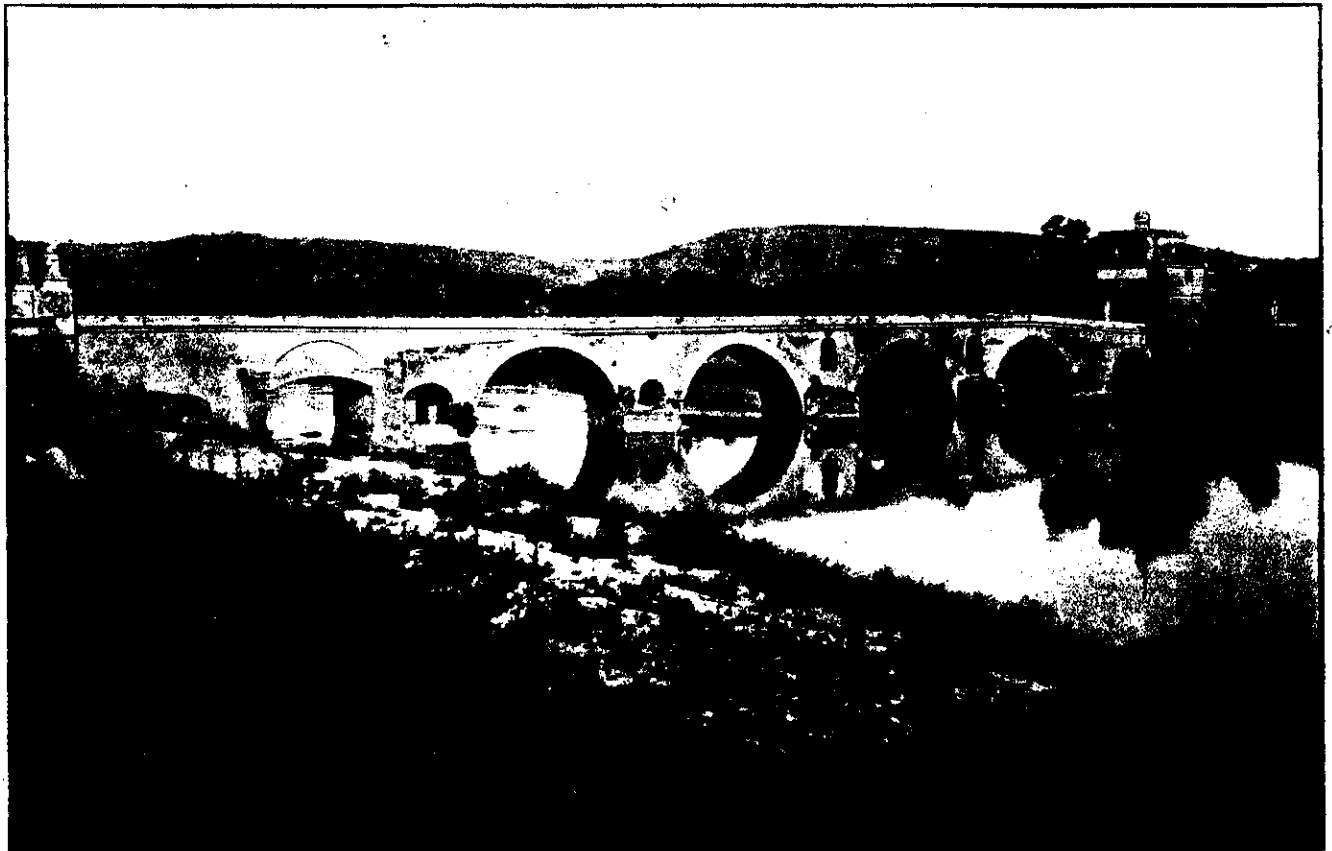

THE COLONNA SQUARE.—The column in the centre was erected in honour of the Emperor Marcus Aurelius. It was copied by Napoleon in the Place Vendome Column, Paris.

THE BRIDGE MOLLE, CONSTRUCTED BY POPE NICOLE V., 1400.

The Election of the New Pope—Scenes in the Eternal City.