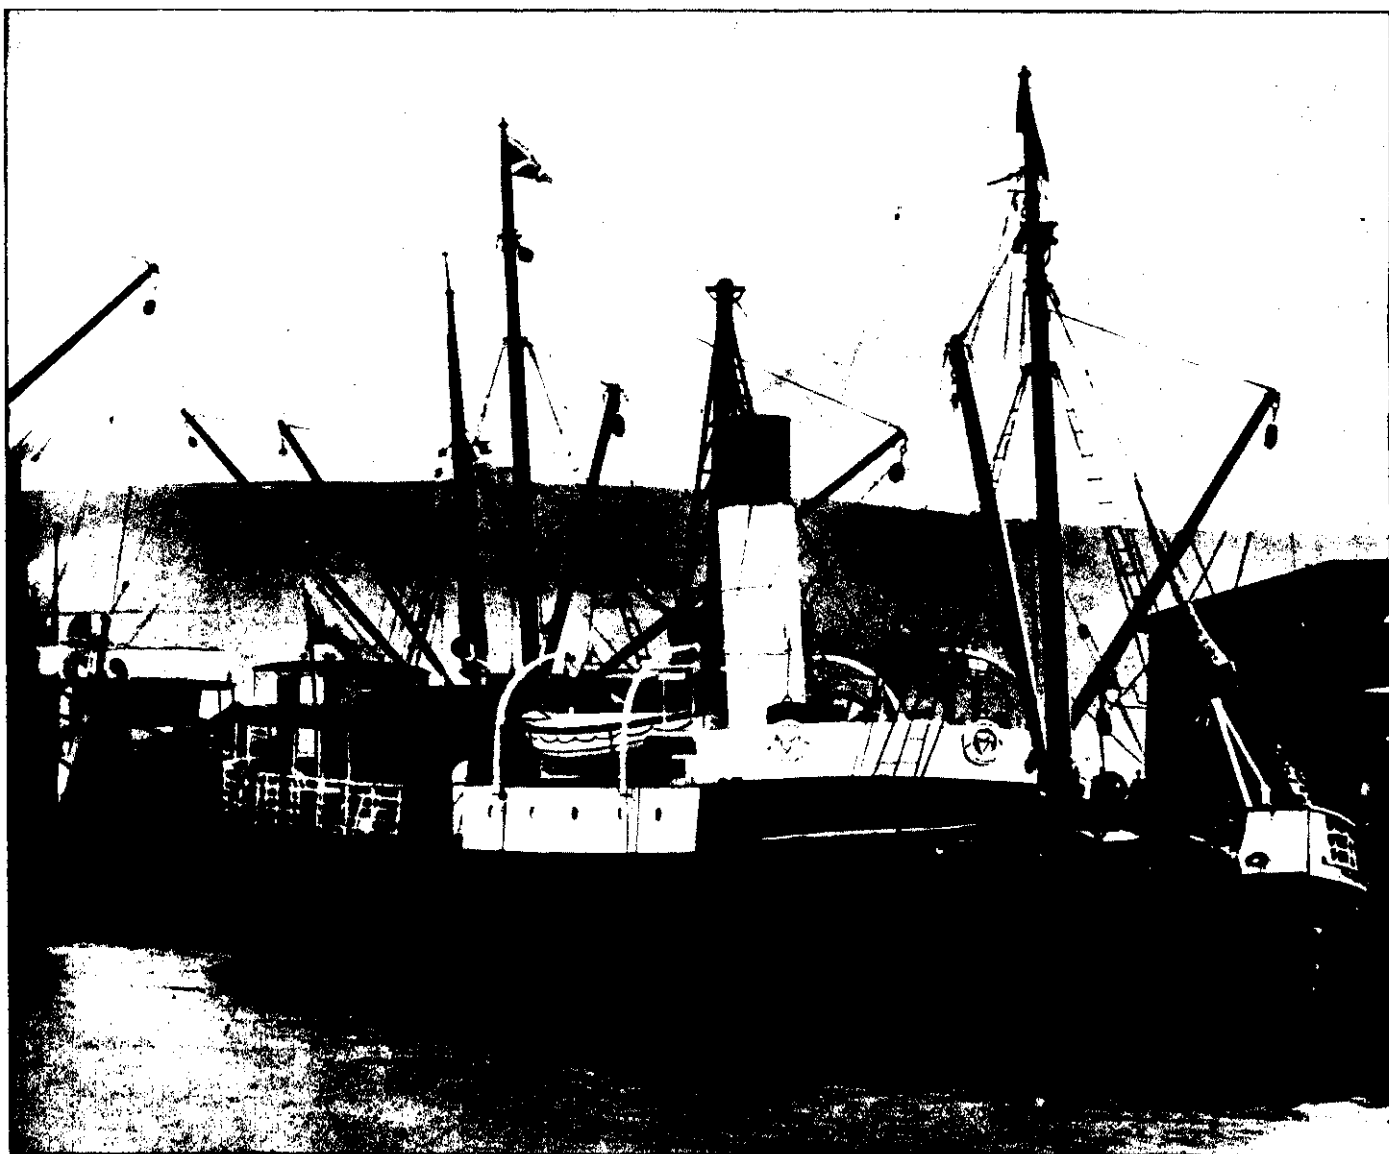

Bartlett, photo.
CHIEF ENGINEER E. L. BAGGSTROM,

Injured in assisting passengers.

THE LATE CAPTAIN J. C. BLACKLOCK, OF THE KIA ORA.

This is a very recent photograph, and derives additional interest as being taken with his wife, for whom universal sympathy is expressed in her terrible bereavement.

Bartlett, photo.
CHIEF OFFICER C. B. DEWOLFE,

Gains, photo. Onehunga.

THE STEAMER KIA ORA AT ONEHUNGA WHARF.

THE SAD WRECK OF THE NORTHERN STEAMSHIP COMPANY'S "KIA ORA" NEAR TIRUA POINT, WEST COAST, NORTH ISLAND, N.Z.