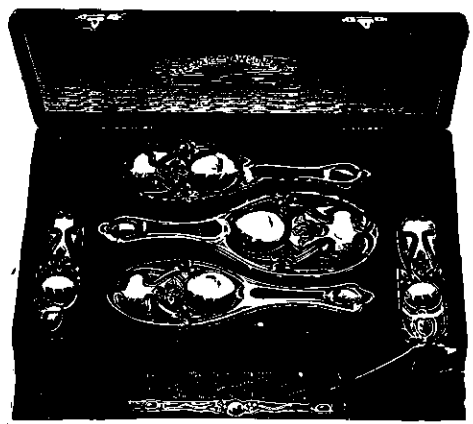

STEWART DAWSON & CO.,
Jewellers,
146 and 148 Queen Street, AUCKLAND.
Our variety makes suitable selection easy.
Our Goods are Marked in Plain Figures at Cash Prices. Our Illustrated Booklet is sent Free to all.
Goods posted free to any address.

BARTON, MCGILL & CO.

MANUFACTURERS OF
**BILLIARD TABLES AND
BILLIARD DINING TABLES**

Show Rooms: 422 QUEEN STREET, AUCKLAND.
Telephone 1298 We make all sized Tables. Price List on application.

MILLER'S BOOT PALACE
100, 102, and 104 Victoria Street.

STOCK TAKING SALE NOW ON—Reductions
on many lines of from 5/- to 10/- in the 6/-

W. & BAILEY, J — **[W. G. LOWE]**
BAILEY & LOWE

Ship, Yacht and Boat
Builders and Designers

Customs St. W., AUCKLAND

OIL and STEAM
LAUNCHES on Sale
and Built to Order.

ESTIMATES and
DESIGNS FURNISHED

B. J. M. Kemp

**LADIES' TAILOR
& HABIT MAKER**

Coat and Skirt - - from £5 15 0
Riding Habits - - - - - " 6 6 0
7 1/2 Discount for Prompt Cash.

**JUST OPENED NEW
SEASON'S GOODS.**

**B. J. M. Kemp, Queen and
AUCKLAND. Swanson Sts.**