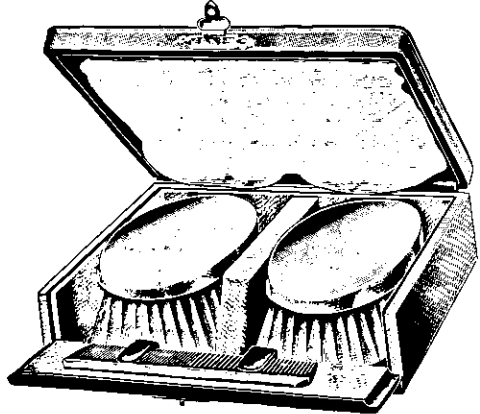

G7506—Case containing 2 Gent's Military Brushes, Solid Silver Concave Backs and Comb, 48/10/-.
Other Silver Sets at 45/-, 52/6, and 60/-.