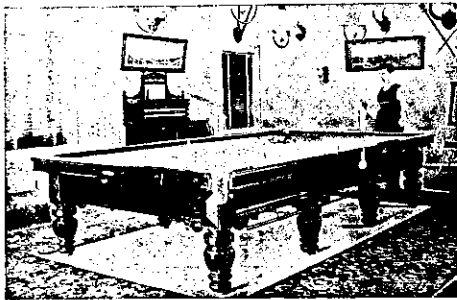

BARTON, MCGILL & CO.

MANUFACTURERS OF
BILLIARD TABLES AND
BILLIARD DINING TABLES

Show Rooms: 422 QUEEN STREET, AUCKLAND.

Telephone 1288 We make all sized Tables. Price List on application.

FULL-SIZED TABLES
all Prices.

All Billiard Requisites
kept in Stock.
A Specially for Private
Houses

W. S. BAILEY.] BAILEY & LOWE

[W. G. LOWE.
Ship, Yacht and Boat
Builders and Designers

Customs St. W., AUCKLAND

OIL and STEAM
LAUNCHES on Sale
and Built to Order.

ESTIMATES and
DESIGNS FURNISHED

International Harvester Coy. of America

(Head Office for N.Z.: 1 & 3, Bedford Row, Christchurch.)

Sell Good Machines to do Good Work!