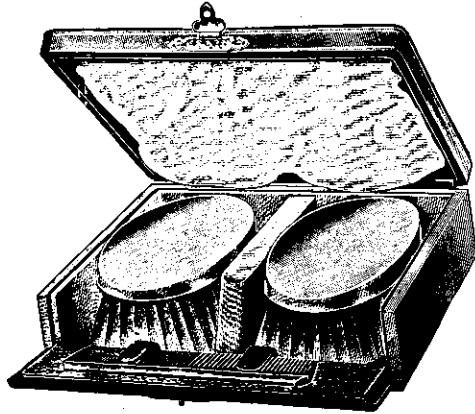

G7306—Case containing 2 Gent's Military Brushes, Solid Silver Concave Backs and Comb, 25/10/-.
Other Silver Sets at 45/-, 62/6, and 80/-.