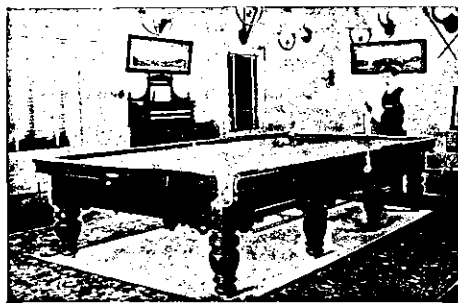

BARTON, MCGILL & CO.

MANUFACTURERS OF
BILLIARD TABLES AND
BILLIARD DINING TABLES

Show Rooms: 422 QUEEN STREET, AUCKLAND.

Telephone 1225 We make all sized Tables. Price List on application.

GOOD SUNLIGHT SOAP

Good healthy odour.

Good soap emits a good healthy odour from the wash tub. Sunlight Soap has a good healthy odour, for Sunlight Soap is good.

When you have proved the value of Sunlight Soap you will be equally satisfied if you try Monkey Brand for scouring metal, woodwork and kitchen sinks.