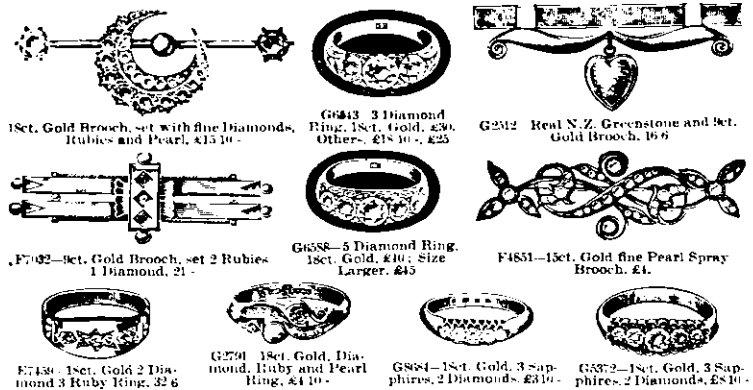

STEWART DAWSON & CO.,

146 and 148 QUEEN STREET,

AUCKLAND.

To our Patrons who are looking for just the right kind of Gifts for the Xmas and New Year Seasons, we would say that our assortment of such goods has never been surpassed in all our years of catering to the wants of a most appreciative public. Every department is filled and overflowing with the very latest novelties. If what you want is not shown here, write for our Illustrated Catalogue: we send it free, and give any enquiries our prompt attention.

18ct. Gold Brooch, set with fine Diamonds, Rubies and Pearl, £15 10/-

G2312 Real N.Z. Greenstone and 18ct. Gold Brooch, 16 6

F7032—18ct. Gold Brooch, set 2 Rubies 1 Diamond, 21 -

G6588—5 Diamond Ring, 18ct. Gold, £10; Size Larger, £45

F4851—18ct. Gold fine Pearl Spray Brooch, £4.