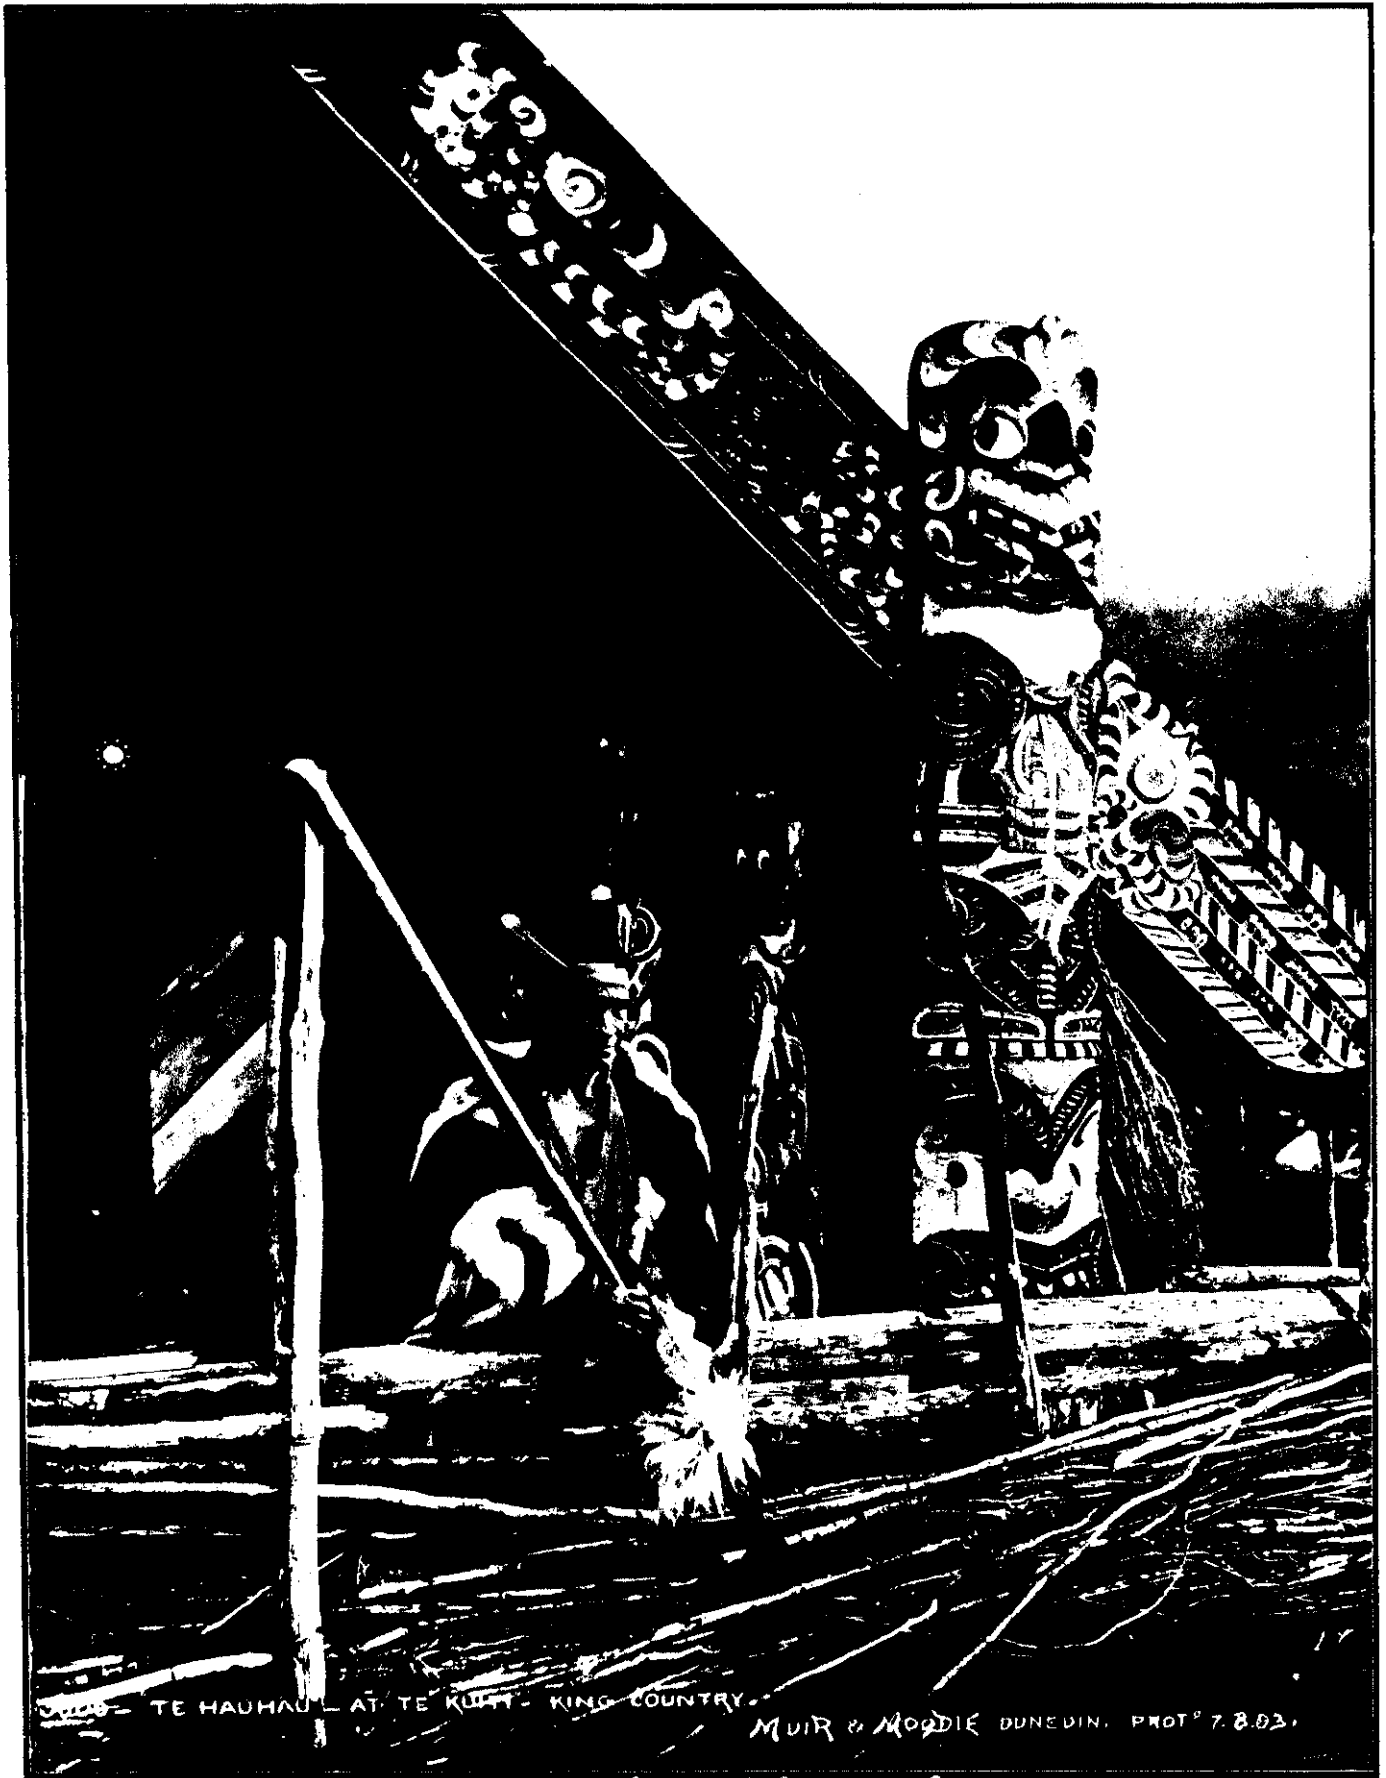

Copy negative no. C 8739.

TE HAUHAU AT TE KURU - KING COUNTRY. MUIR & MOODIE DUNEDIN. PROT^o 7.8.03.

Copy negative no. C 8734

A Redoubtable Old Time Maori Chief of the Once Famous King Country.

Muir and Moodie, photo.

TE HAUHAU IN FRONT OF THE WHARE RUNANGA AT TE-KUITI.