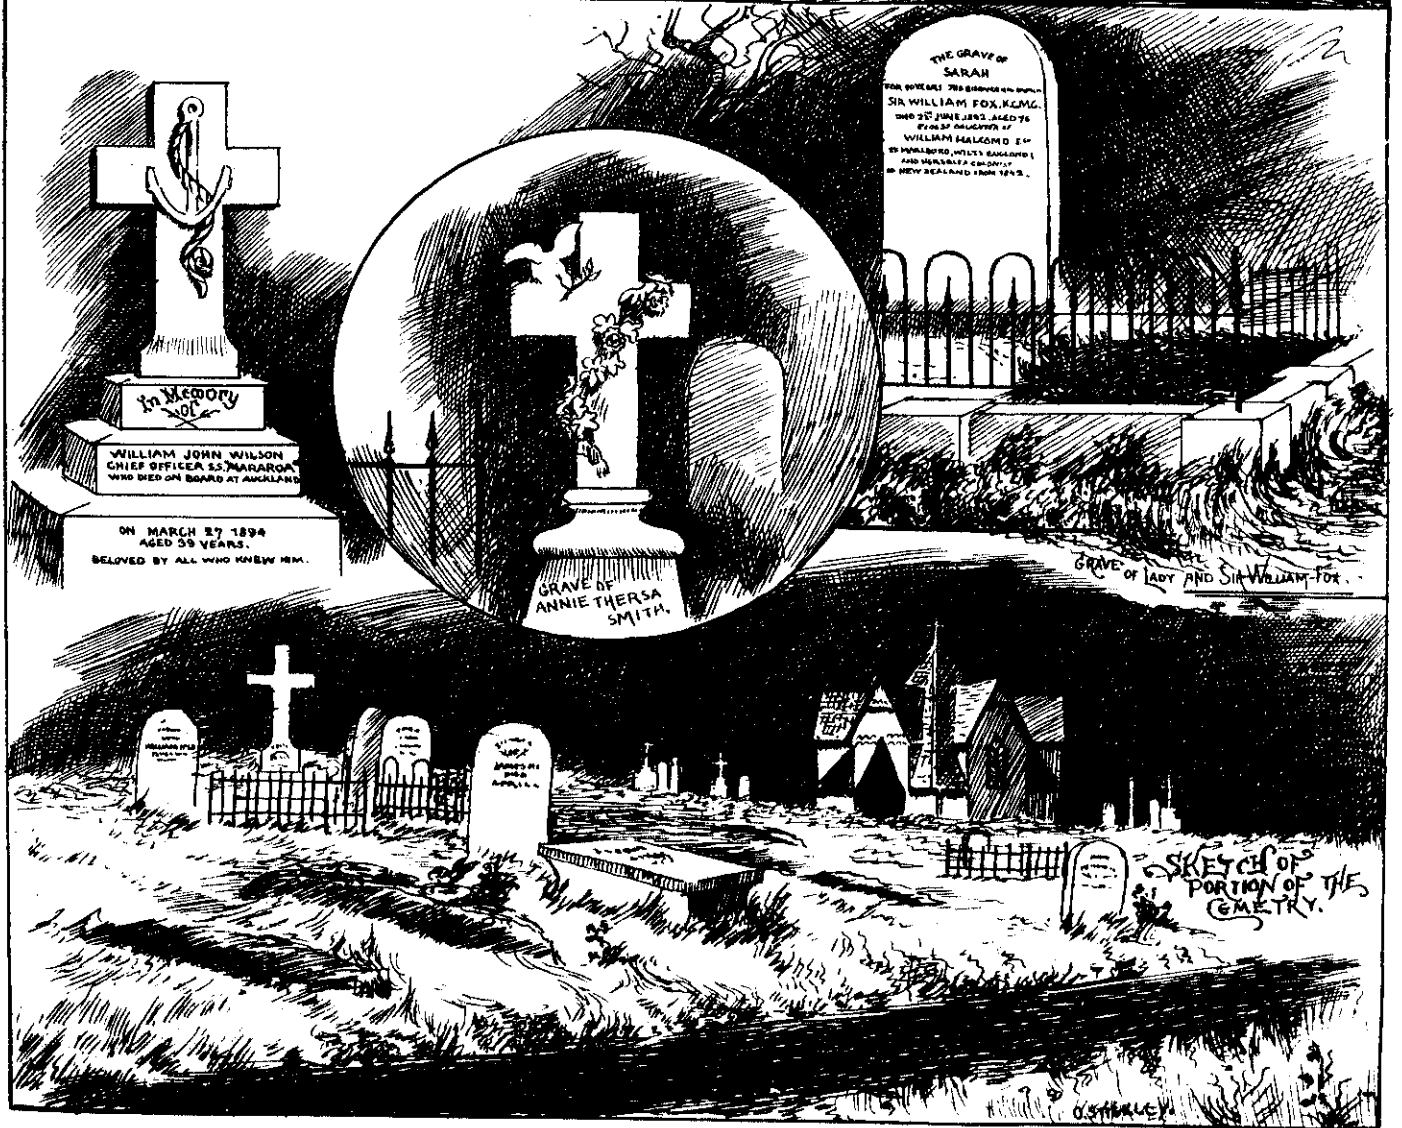

SKETCHES BY DURENA

MORNING CHAPEL

THE GRAVE OF
SARAH
WIFE OF SIR WILLIAM FOX, K.M.G.
DIED 25 FEBRUARY 1862
AGED 76
FURNISHED BY
WILLIAM HALEGOM ESQ
25 HAMILTON, WHOLESALE BOOKBINDER
AND GENERAL COMMISSIONER
OF NEW ZEALAND FROM 1843.

In Memory of
WILLIAM JOHN WILSON
CHIEF OFFICER S.S. MARADON
WHO DIED ON BOARD AT AUCKLAND

ON MARCH 27 1894
AGED 59 YEARS.
BELOVED BY ALL WHO KNEW HIM.

GRAVE OF
ANNIE THERESA
SMITH.

GRAVE OF LADY AND SIR WILLIAM FOX

SKETCH OF
PORTION OF THE
CEMETERY.

OSHERLEY