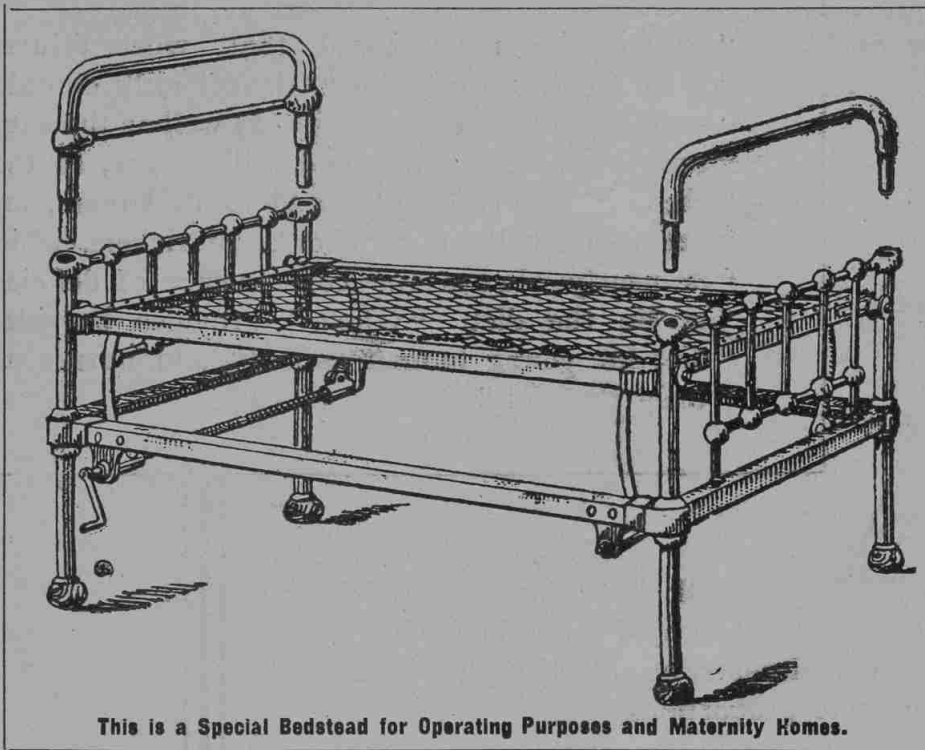

# J. & W. FAULKNER

IRON BEDSTEAD MAKERS

This is a Special Bedstead for Operating Purposes and Maternity Homes.

**ENGINEERS  
and  
IRON FOUNDERS**

**ORNAMENTAL  
IRON AND WIRE  
WORKERS.**

**Manufacturers of  
WIRE-WOVE  
MATTRESSES,  
ORNAMENTAL  
RAILINGS, &c.**

**H**OSPITAL SPRING BEDSTEADS, 6ft. 6in. x 2ft. 9in. or 3ft., so constructed that either end can be raised or lowered by means of a mechanical attachment. The entire Bedstead can be raised and the head and foot bow-ends taken off, for either operating or dressing wounds, and can also be fitted with rubber pads, large China castors, or special ball-bearing rubber band castors of a large diameter. Can be fitted with basinettes for Maternity Homes.