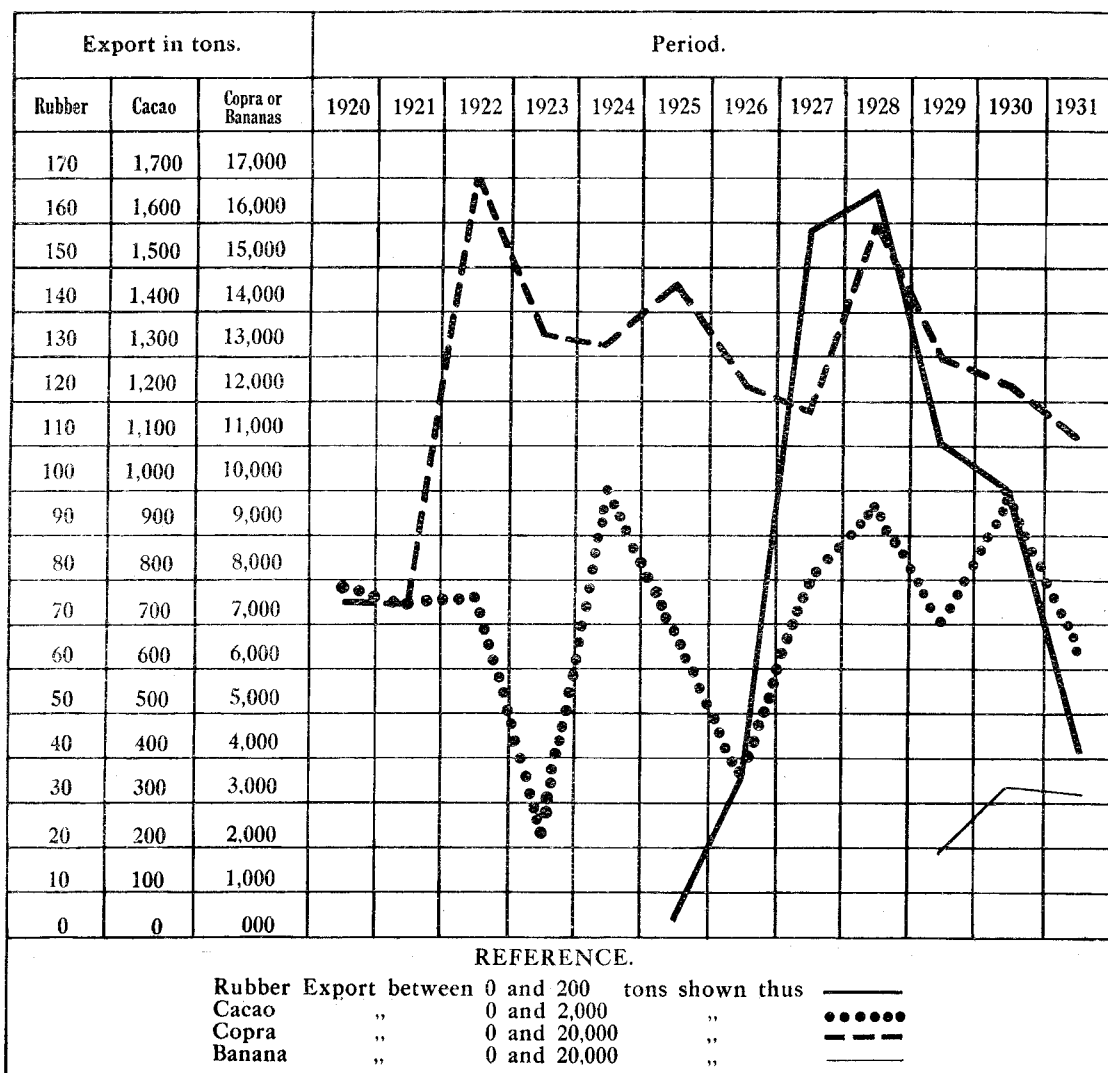

GRAPH SHOWING NATIVE COPRA-PRODUCTION.  
(Averages for each period.)

DETAIL EXPORT GRAPH.

Approximate Cost of Paper.—Preparation, not given; printing (1,135 copies, including graphs), £47.

By Authority: W. A. G. SKINNER, Government Printer, Wellington.—1932.

Price 9d.