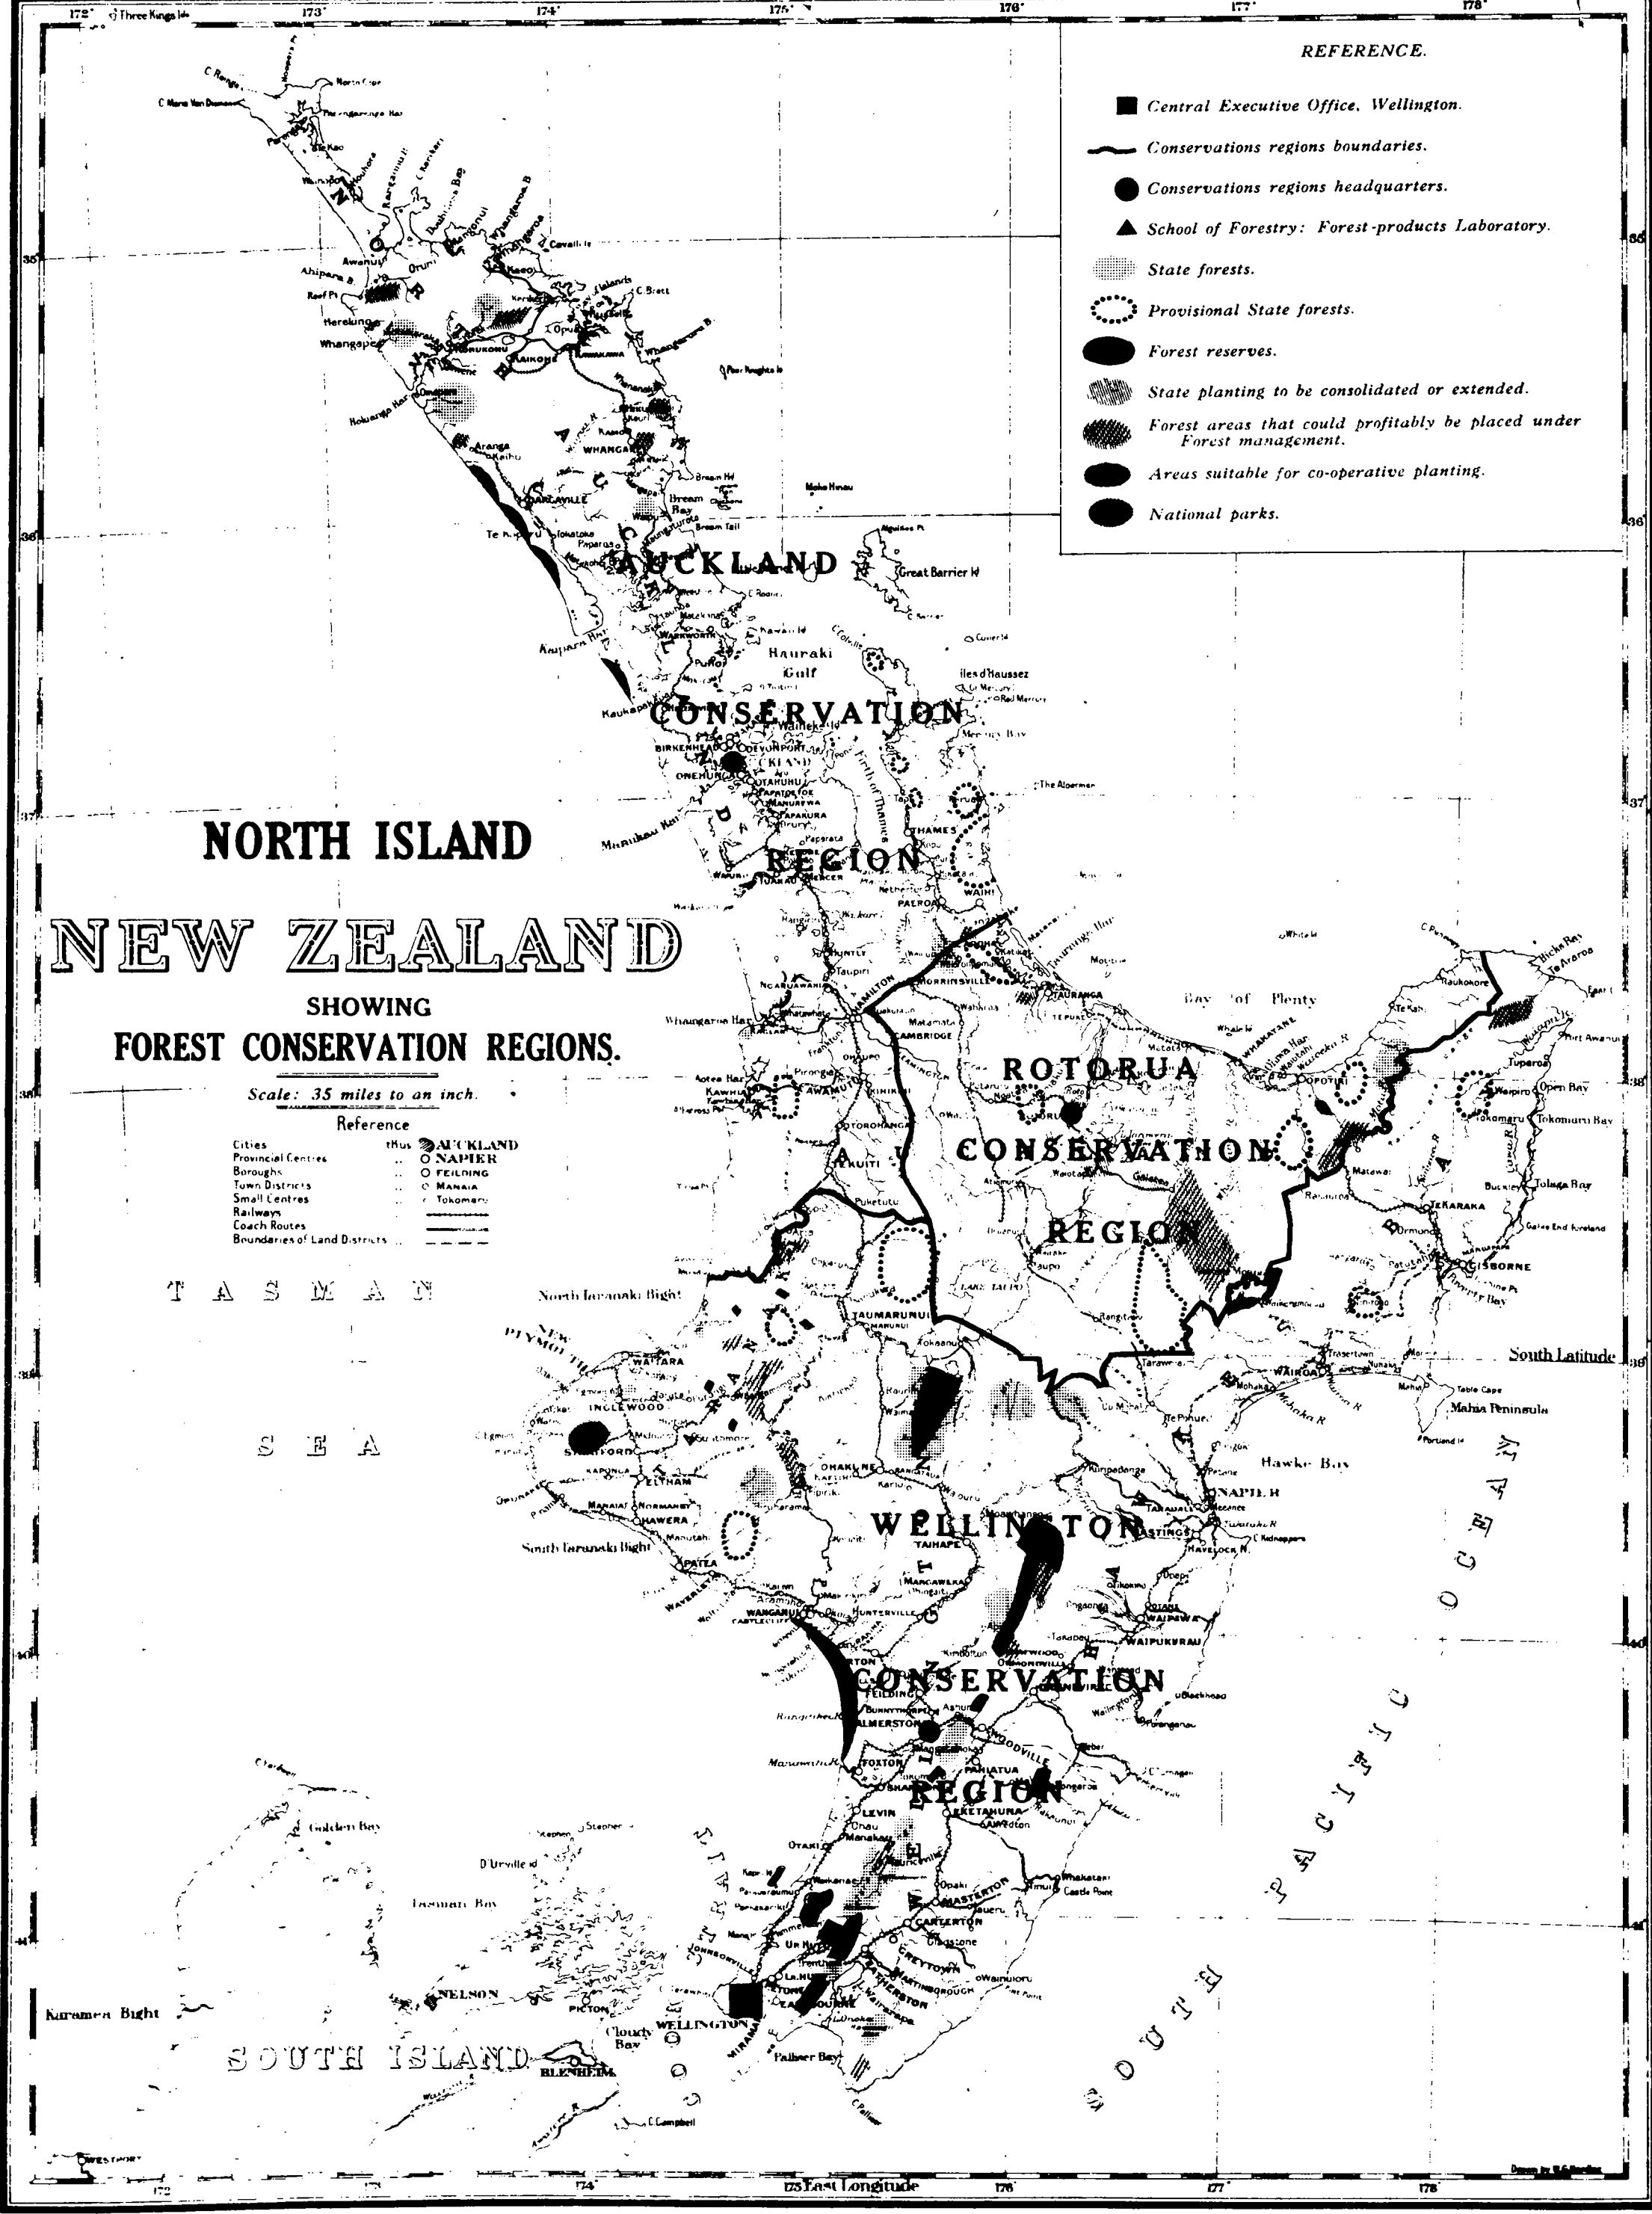

**NORTH ISLAND**  
**NEW ZEALAND**  
 SHOWING  
**FOREST CONSERVATION REGIONS.**

Scale: 35 miles to an inch.

Reference

Cities	●	AUCKLAND
Provincial Centres	○	NAPIER
Boroughs	○	FEILDING
Town Districts	○	MANAIA
Small Centres	○	TOKOMARU
Railways	—	
Coach Routes	—	
Boundaries of Land Districts	---	