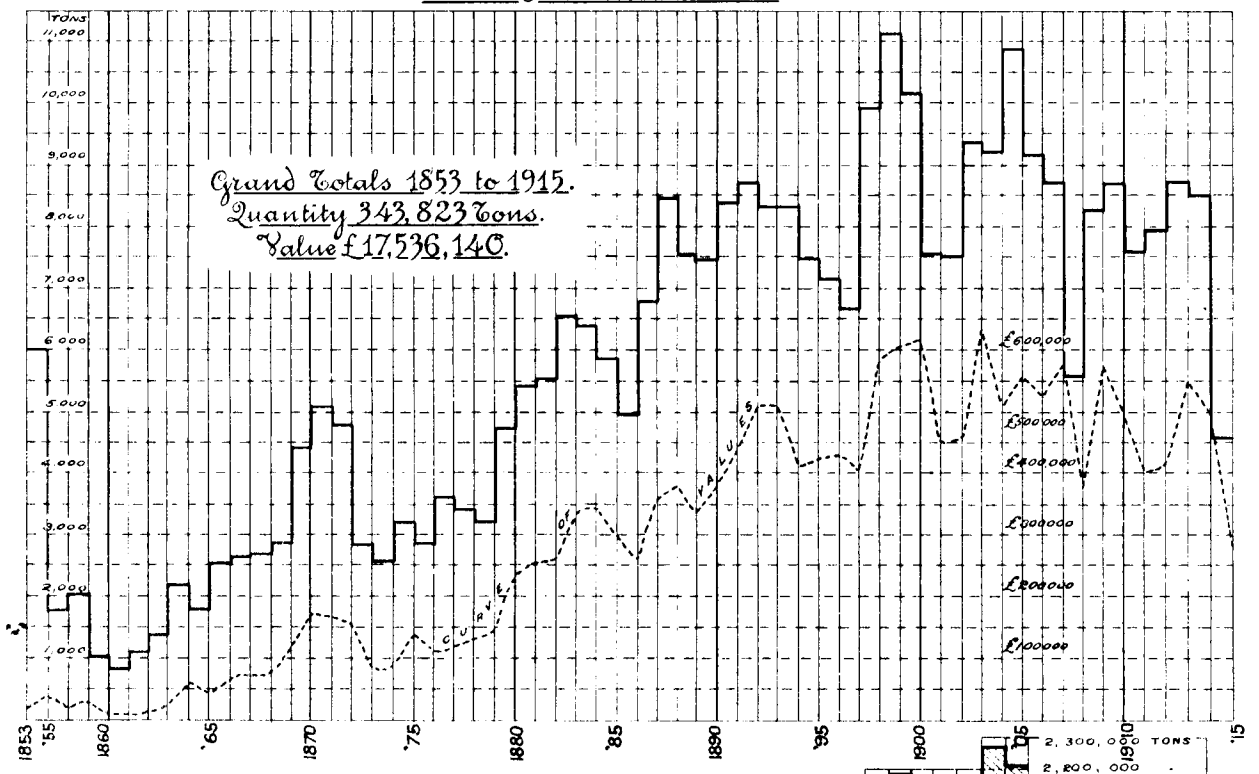

DIAGRAM showing QUANTITY & VALUE of GOLD exported annually from N.Z. —
For the years 1857 to 1915

DIAGRAM showing QUANTITY & VALUE of KAURI GUM exported annually from N.Z. —
For the years 1853 to 1915.

DIAGRAM showing ANNUAL OUTPUT of COAL and SHALE from N.Z. Mines For the years 1872 to 1915.