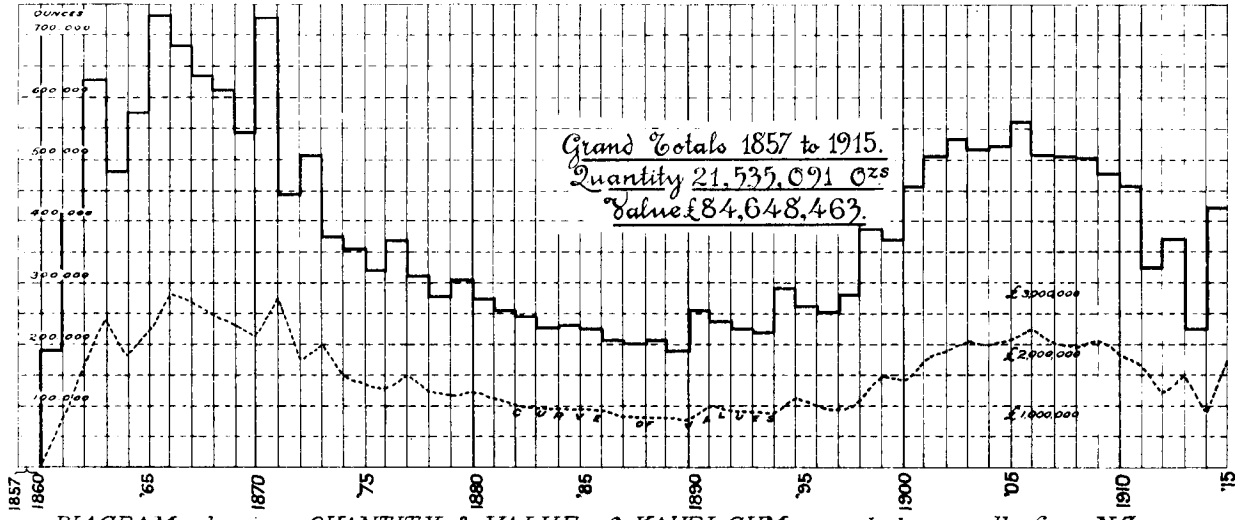

DIAGRAM showing QUANTITY & VALUE of GOLD exported annually from N.Z. —
For the years 1857 to 1915

DIAGRAM showing QUANTITY & VALUE of KAURI GUM exported annually from N.Z. —
For the years 1853 to 1915.

DIAGRAM showing ANNUAL OUTPUT of COAL and SHALE from N.Z. Mines For the years 1872 to 1915.