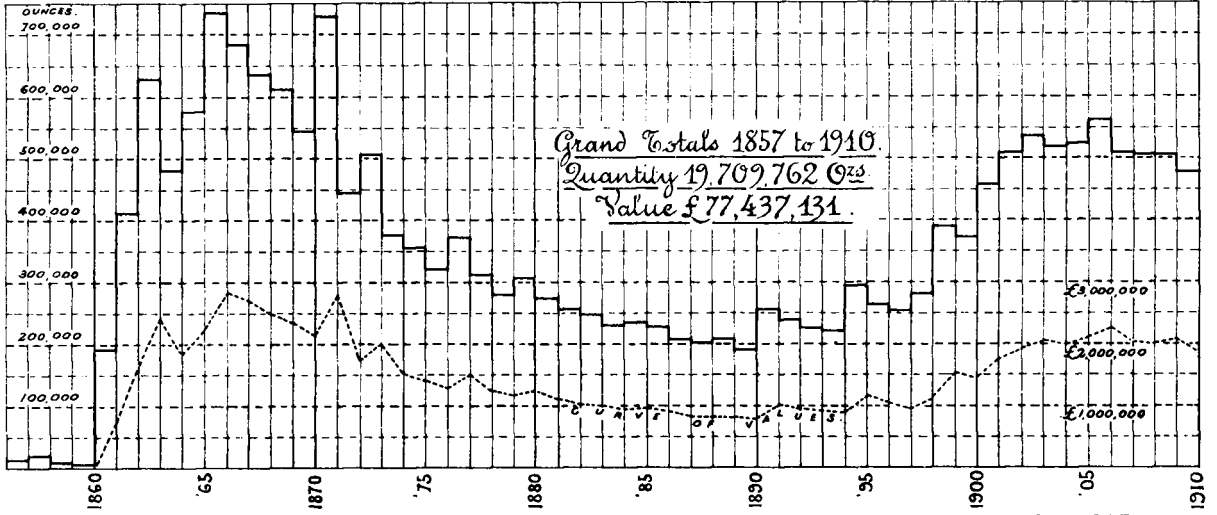

— DIAGRAM showing QUANTITY & VALUE of GOLD exported annually from N.Z.
 — For the years 1857 to 1910. —

— DIAGRAM showing QUANTITY & VALUE of KAURI GUM exported annually from N.Z.
 — For the years 1853 to 1910. —

— DIAGRAM showing ANNUAL OUTPUT of COAL from N.Z. MINES.
 — For the years 1872 to 1910. —