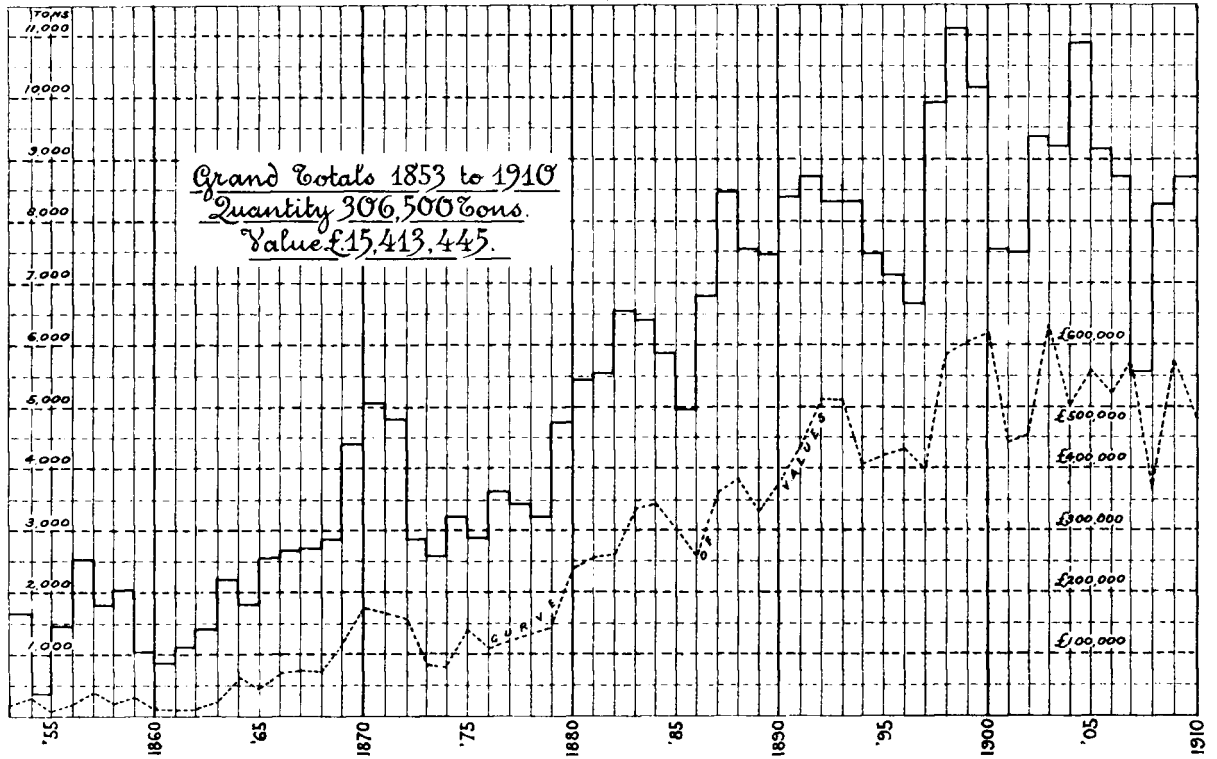

— DIAGRAM showing QUANTITY & VALUE of GOLD exported annually from N.Z.
 — For the years 1857 to 1910. —

— DIAGRAM showing QUANTITY & VALUE of KAURI GUM exported annually from N.Z.
 — For the years 1853 to 1910. —

— DIAGRAM showing ANNUAL OUTPUT of COAL from N.Z. MINES.
 — For the years 1872 to 1910. —