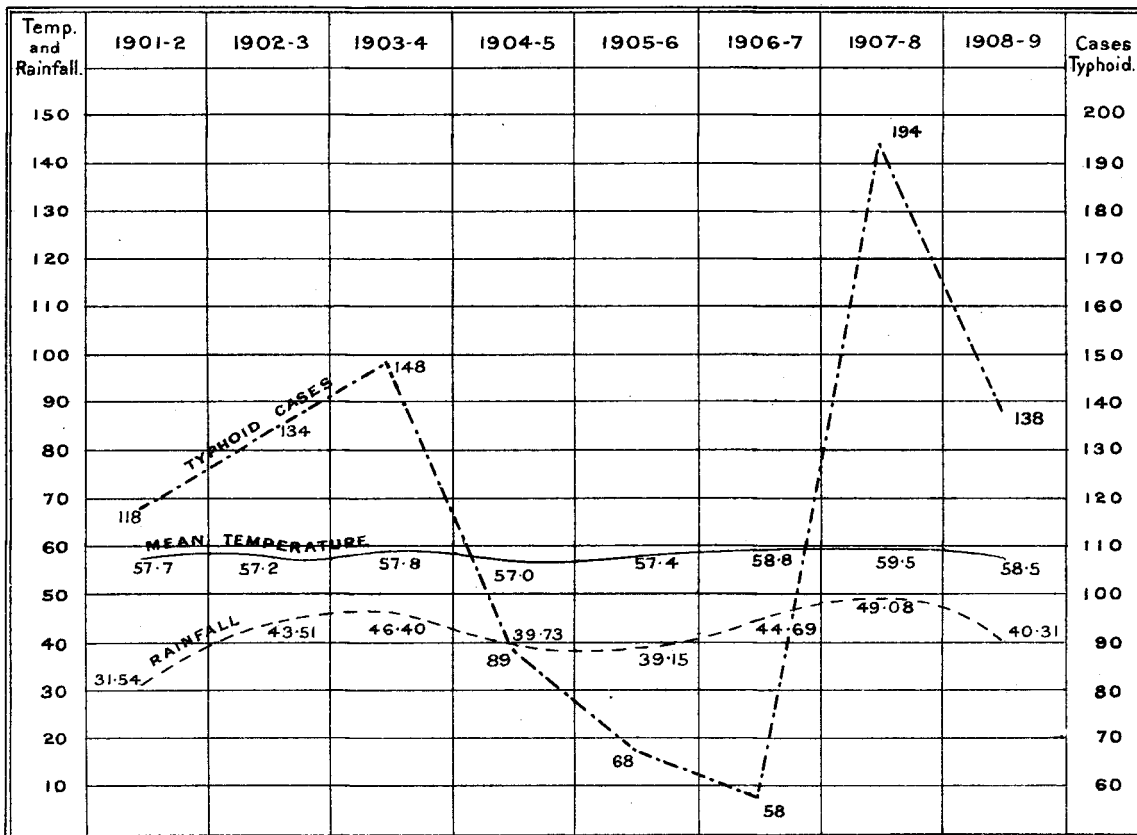

ENTERIC FEVER AND METEOROLOGICAL CHARTS.

Auckland and Suburbs.

1.

Period of Eight Years, 1901 to 1909.

2.

Year 1908-1909.