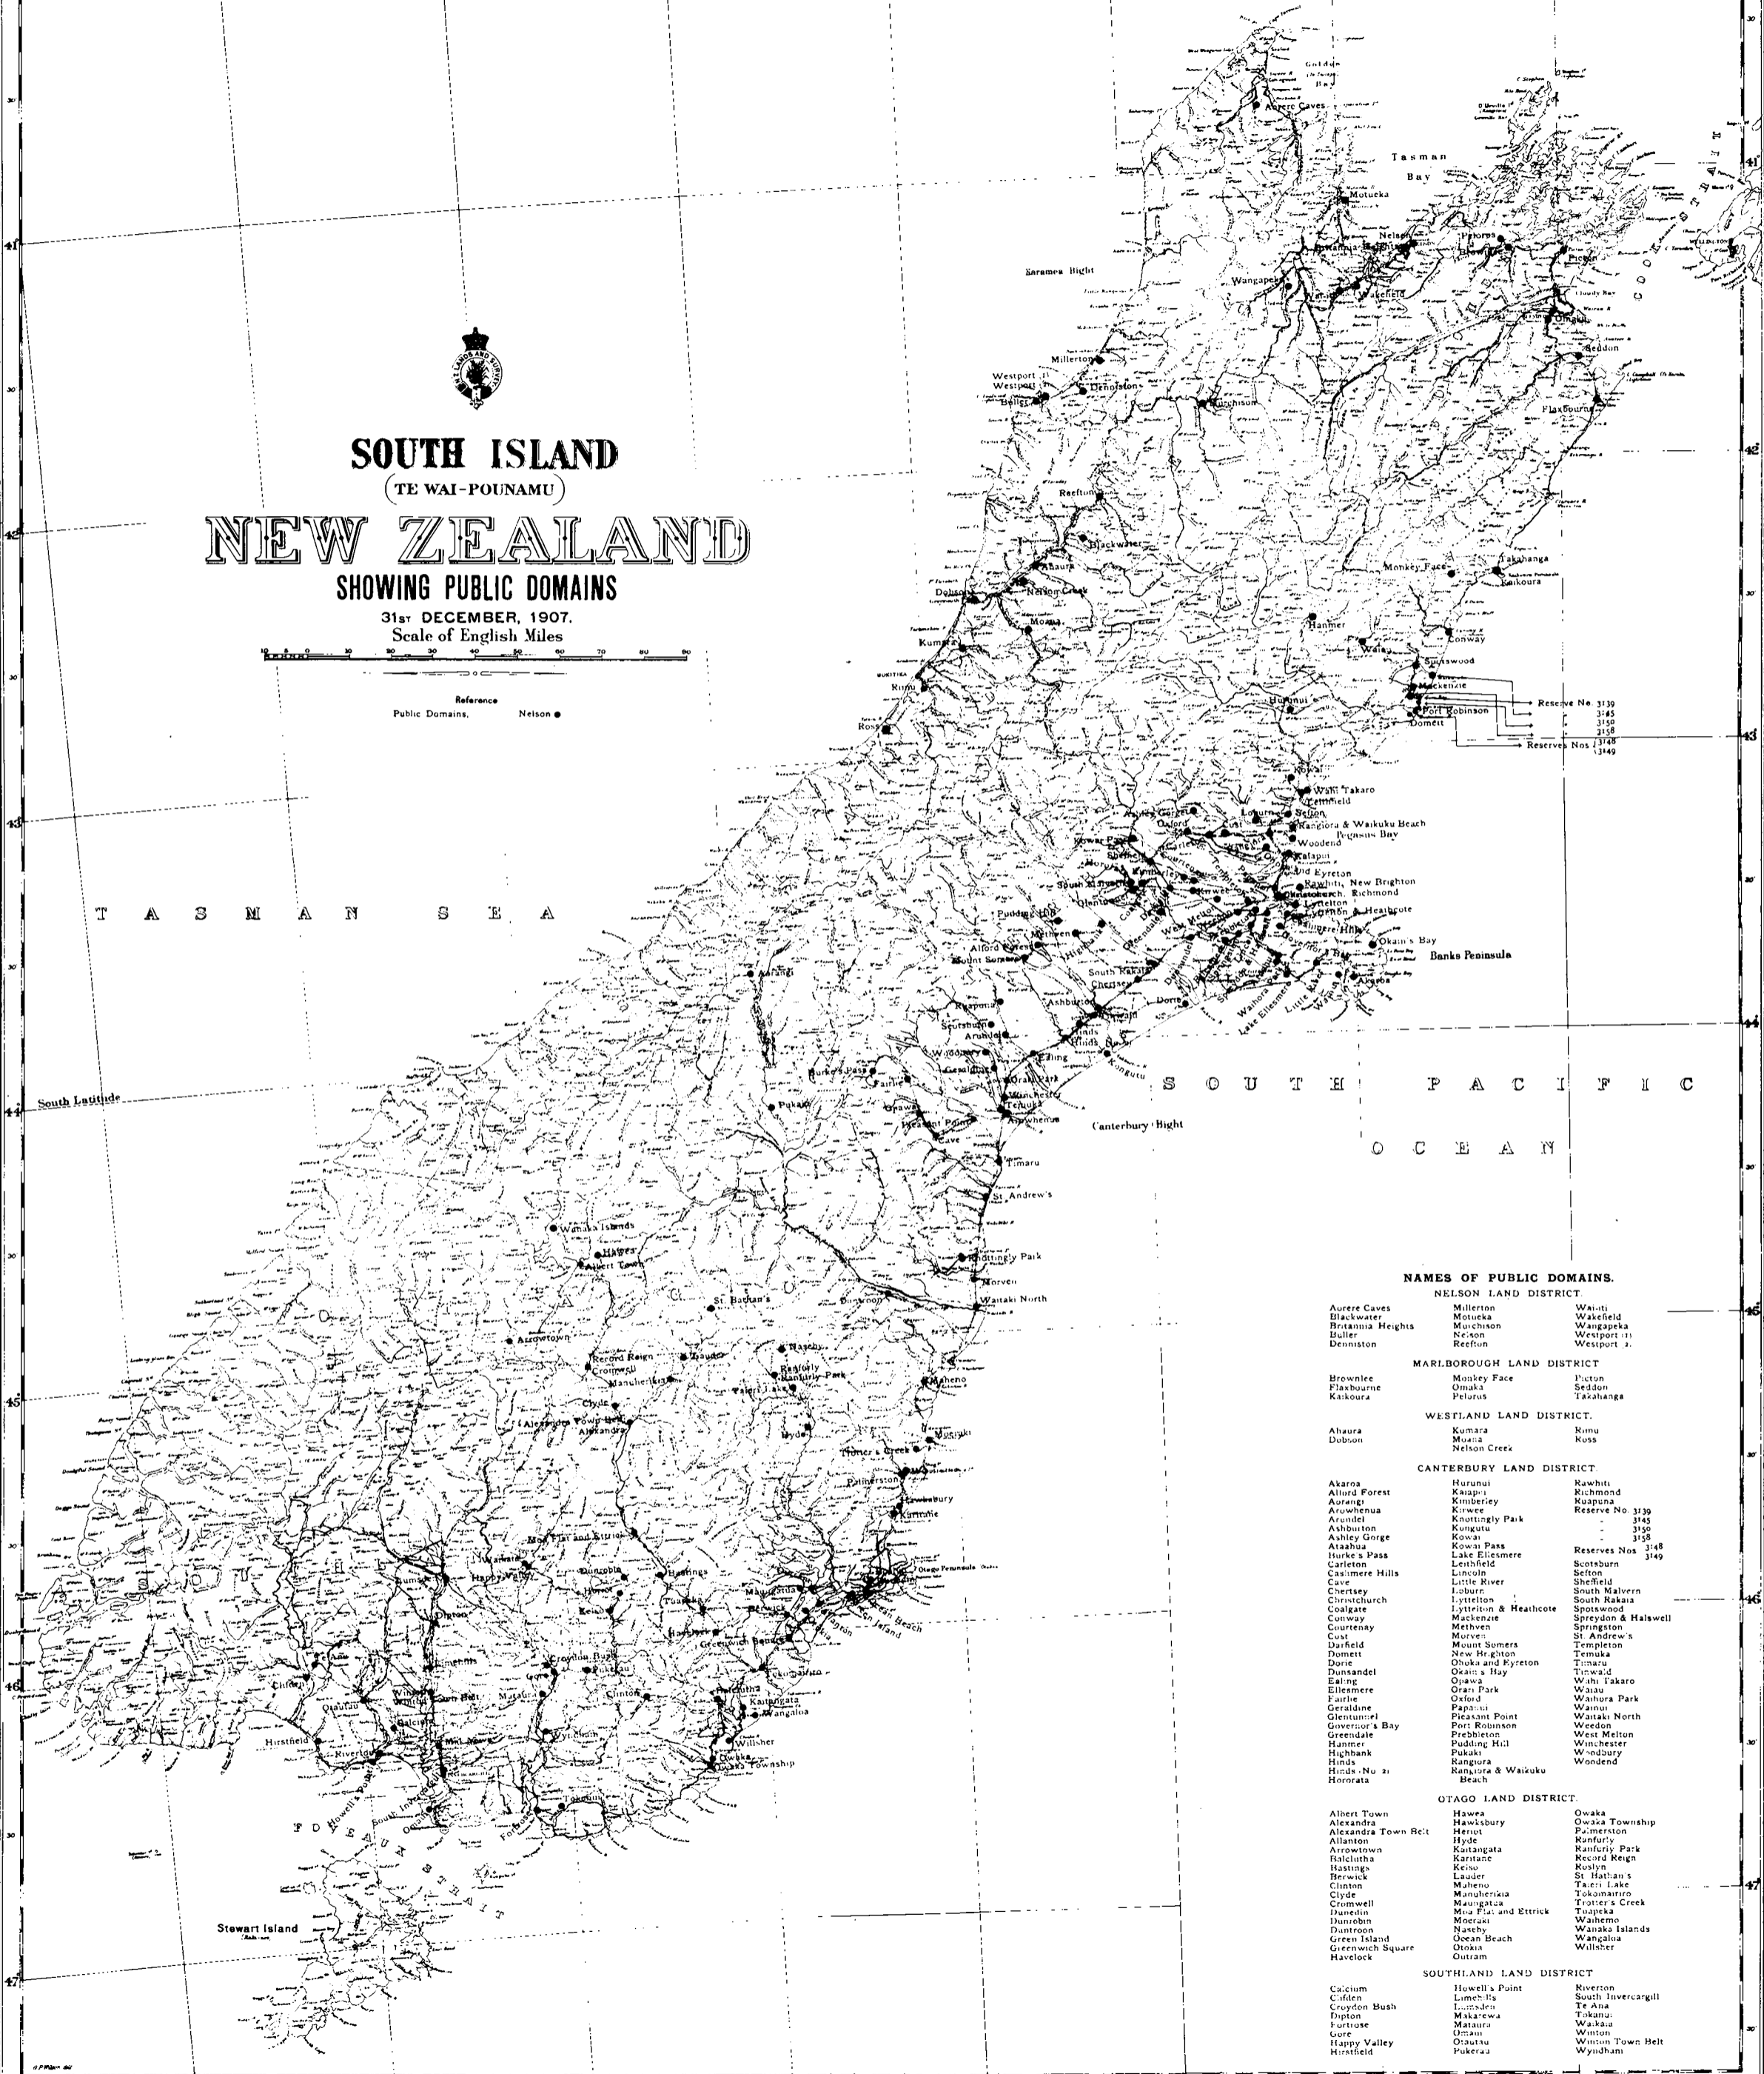

168° 169° 170° 171° 172° 173° 174°

SOUTH ISLAND (TE WAI-POUNAMU) NEW ZEALAND SHOWING PUBLIC DOMAINS

31st DECEMBER, 1907.
Scale of English Miles

Reference
Public Domains, Nelson ●

T A S M A N S E A

S O U T H P A C I F I C
O C E A N

167° 168° 169° 170° East Longitude 171° 172° 173° 174°