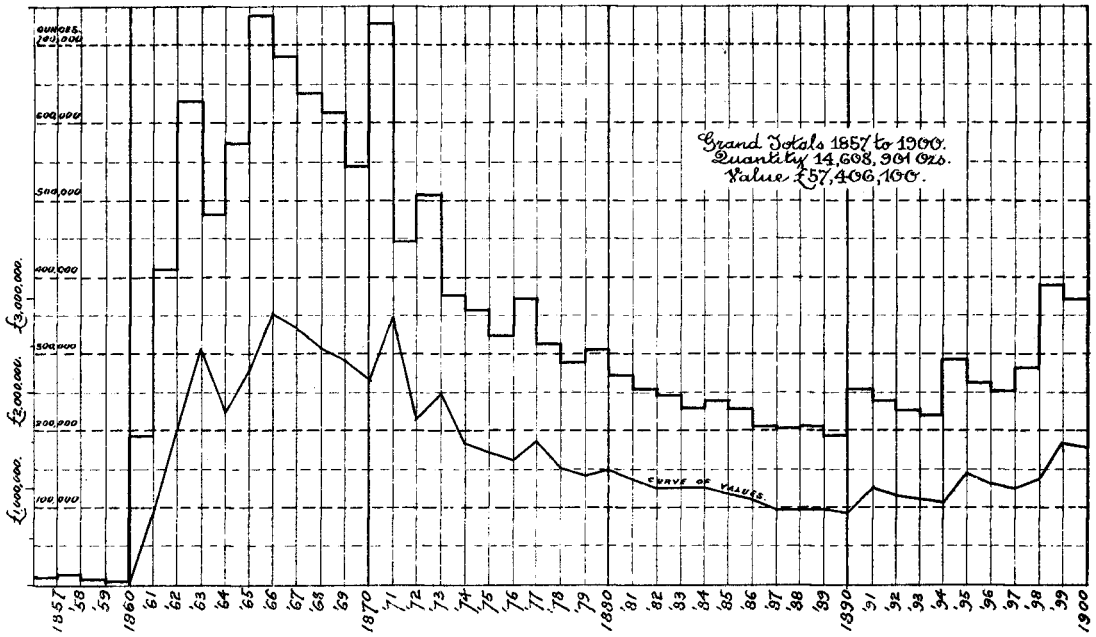

DIAGRAM showing TOTAL QUANTITY & VALUE of GOLD exported from NEW ZEALAND for the years 1857 to 1900.

DIAGRAM showing TOTAL QUANTITY & VALUE of KAURI GUM exported from N. Z. for the years 1853 to 1900.

DIAGRAM showing TOTAL OUTPUT of COAL from NEW ZEALAND MINES for the years 1872 to 1900.