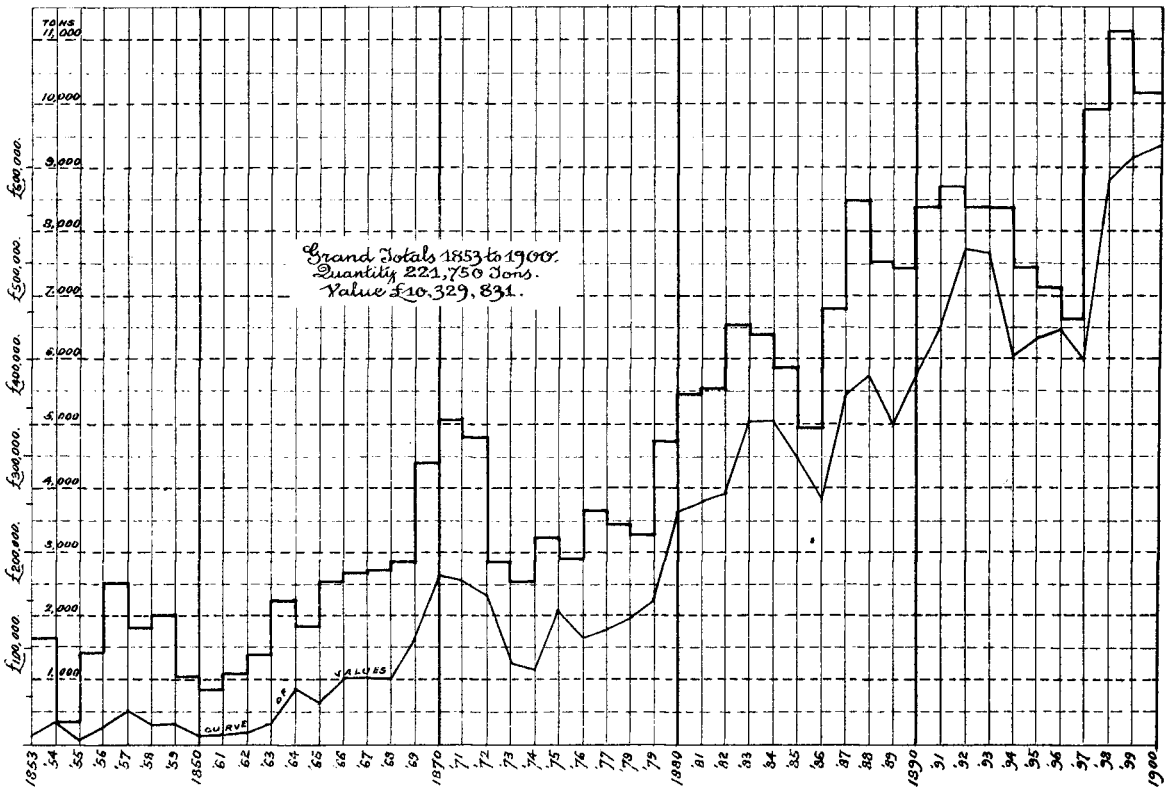

DIAGRAM showing TOTAL QUANTITY & VALUE of GOLD exported from NEW ZEALAND for the years 1857 to 1900.

DIAGRAM showing TOTAL QUANTITY & VALUE of KAURI GUM exported from N. Z. for the years 1853 to 1900.

DIAGRAM showing TOTAL OUTPUT of COAL from NEW ZEALAND MINES for the years 1872 to 1900.