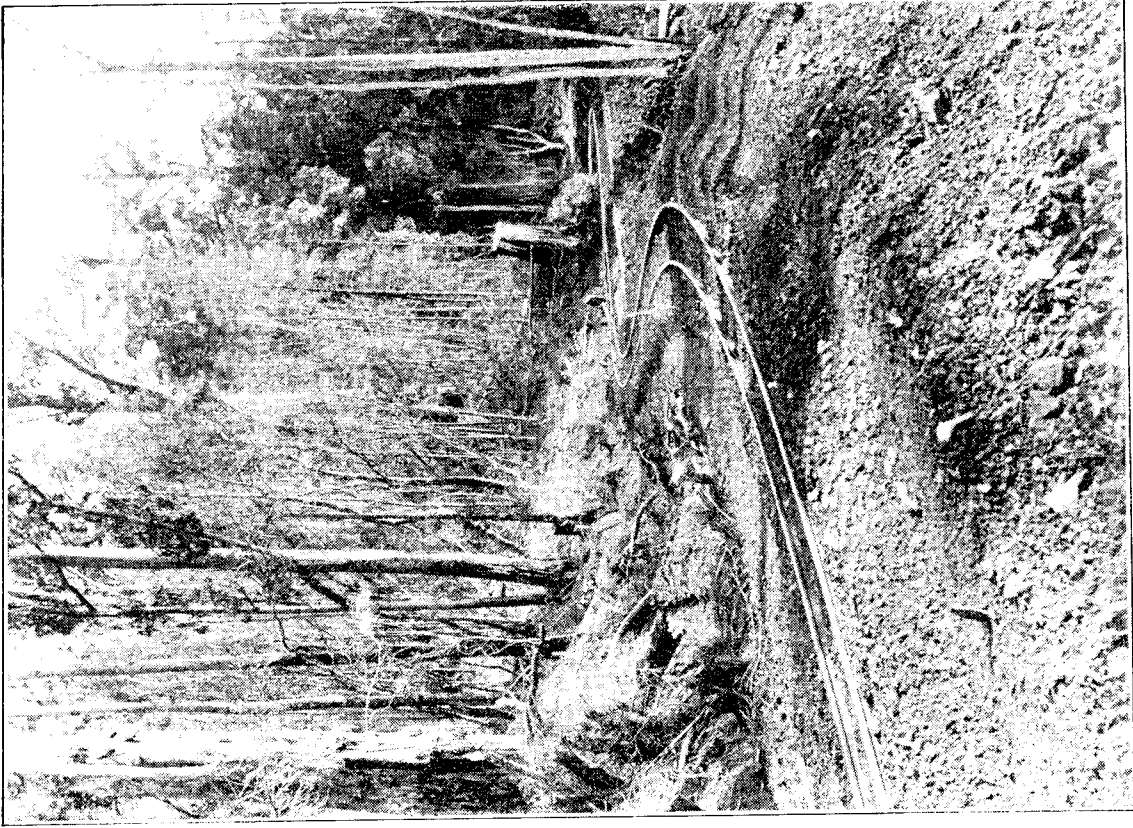

Tasmanian Light Railways
North-east Dundas Tramway.
2 ft. gauge.

Curve, 99 ft. radius.

Tasmanian Light Railways
North-east Dundas Tramway.
2 ft. gauge.

Rock Cutting.