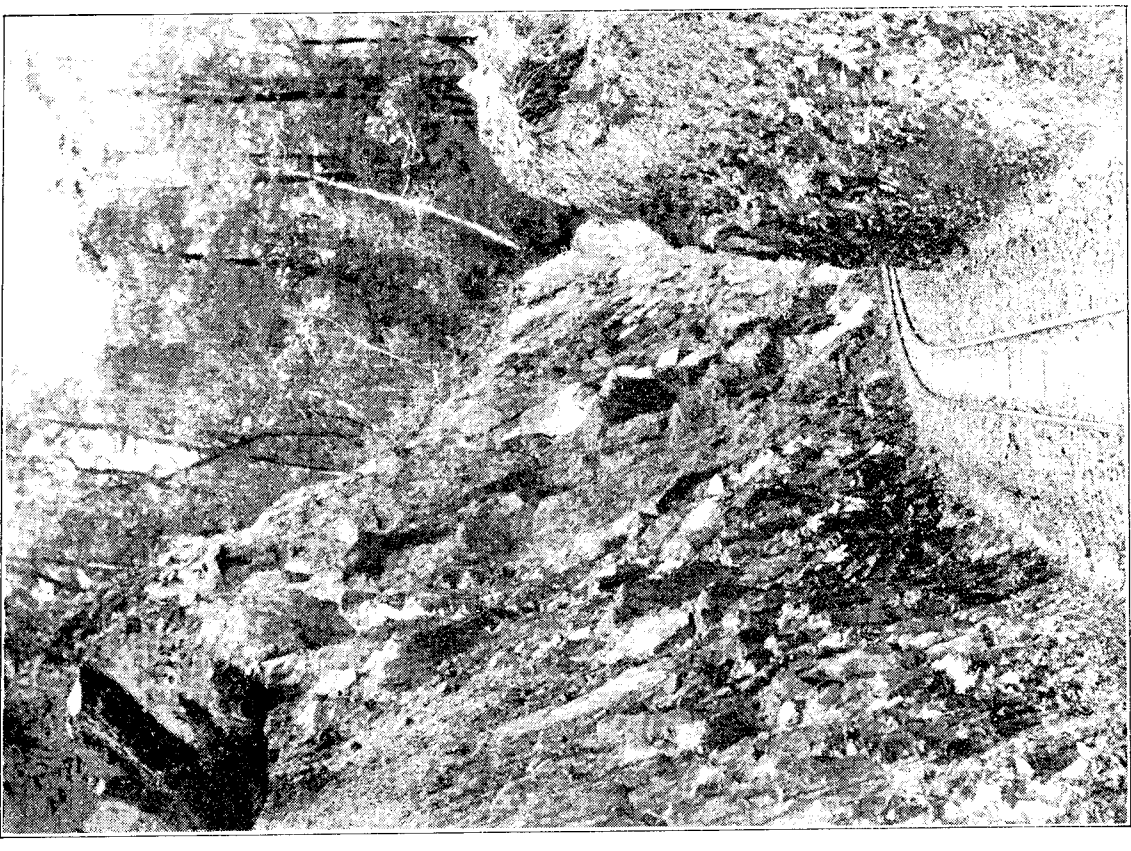

Tasmanian Light Railways
North-east Dundas Tramway.
2 ft. gauge.

Curve, 99 ft. radius.

Tasmanian Light Railways
North-east Dundas Tramway.
2 ft. gauge.

Rock Cutting.