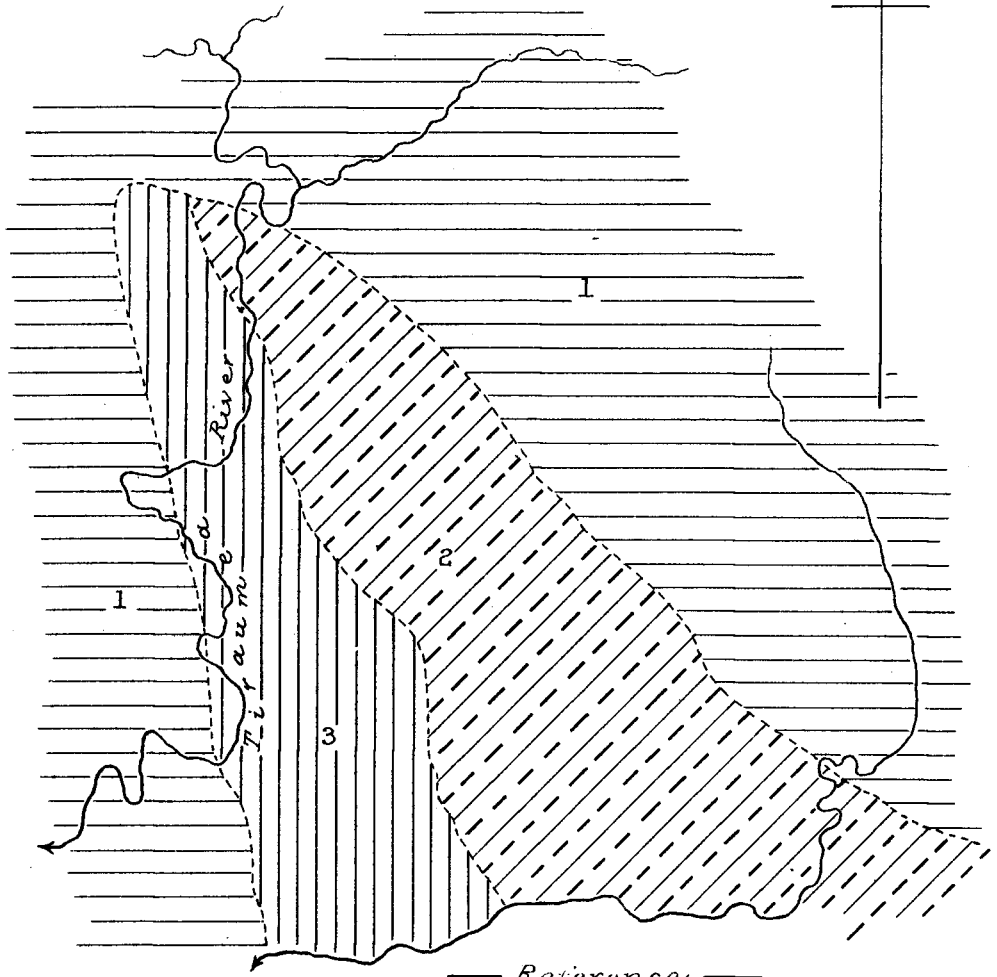

GEOLOGICAL SKETCH MAP
 — OF THE —
TIRAUMEA ESTATE.
 (Waiararapa North.)

By A. McKay, F.G.S. Mining Geologist.

— Reference. —

1 Papa & Limestone.

2 Coal-bearing Rocks.

3 Old Rocks. (possibly Gold-bearing).

— Scale. —

One mile to an Inch.