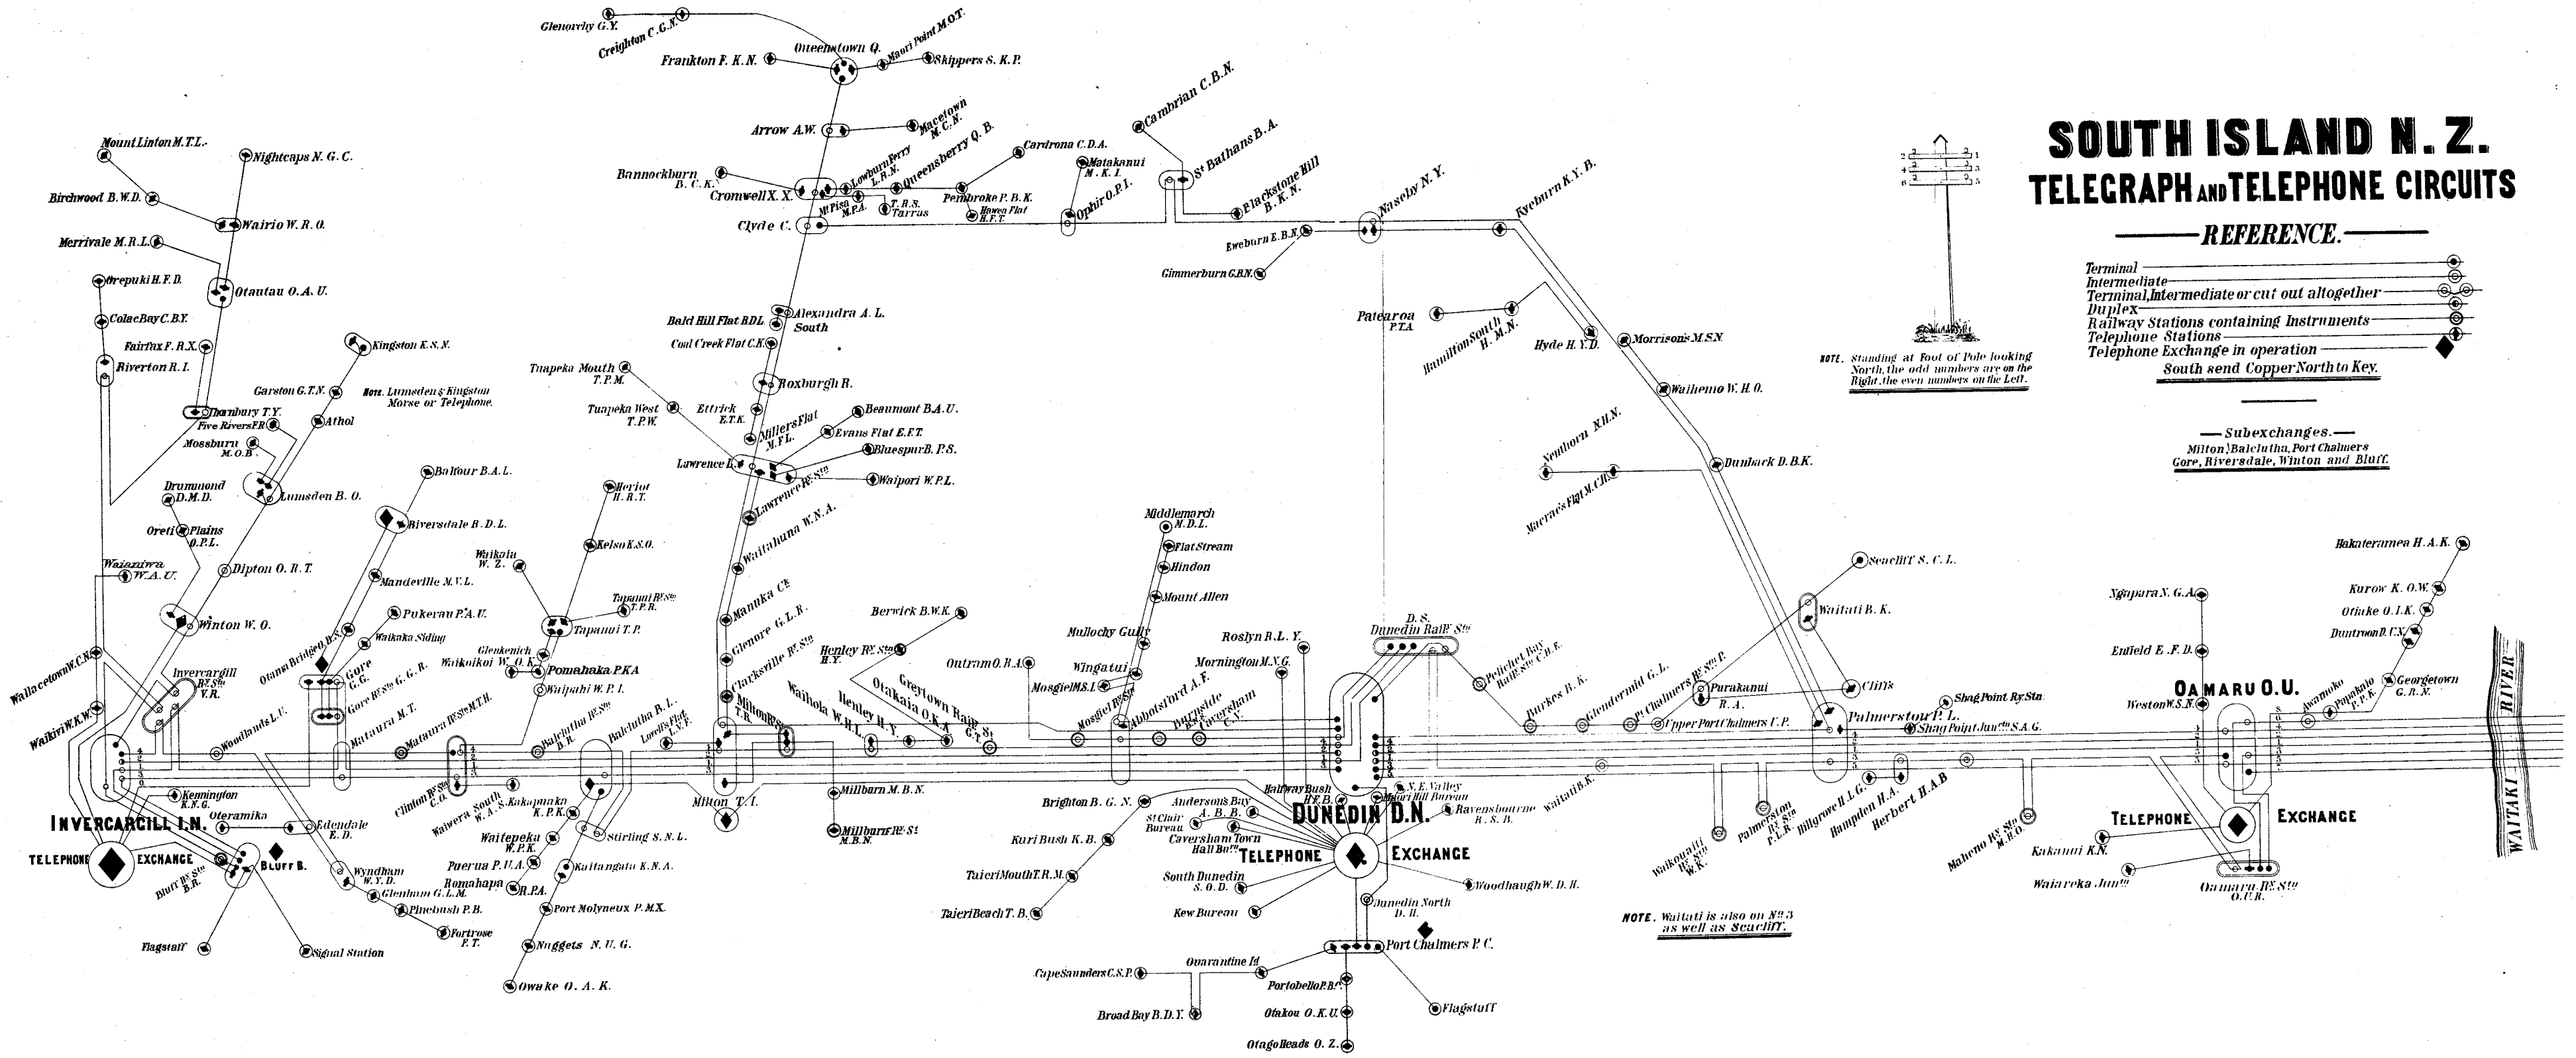

## REFERENCE.

South send Copper-North to Key.

Subexchanges.  
 Milton, Balclutha, Port Chalmers  
 Gore, Riversdale, Winton and Bluff.

NOTE. Standing at Foot of Pole looking North, the odd numbers are on the Right, the even numbers on the Left.

NOTE. Waitati is also on N<sup>o</sup> 3 as well as Seacliff.

INVERCARGILL I.N. TELEPHONE EXCHANGE

DUNEDIN D.N. TELEPHONE EXCHANGE

OAMARU O.U. TELEPHONE EXCHANGE

WAITAKI RIVER